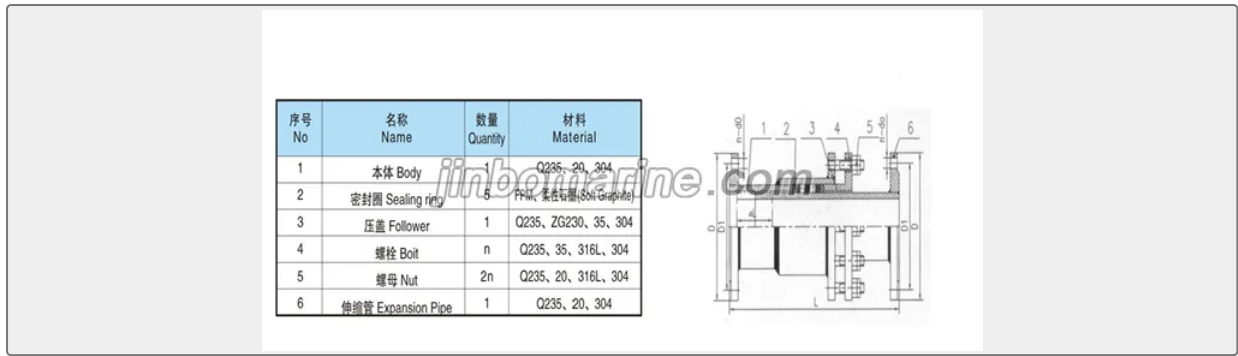

CONTENTS

- China Stuffing Box Type Expansion Joint:

- Stuffing Box Type Expansion Joint Main Specifications

China Stuffing Box Type Expansion Joint:

Stuffing box type expansion joints applies to the connection of thermal steam pipeline, by tighten the nut, the gland presses the sealing ring and packing to sick close the expansion pipe to assure leak-prove, the expansion pipe can freely expand or contract when temperature changes and compensation thus achieved.