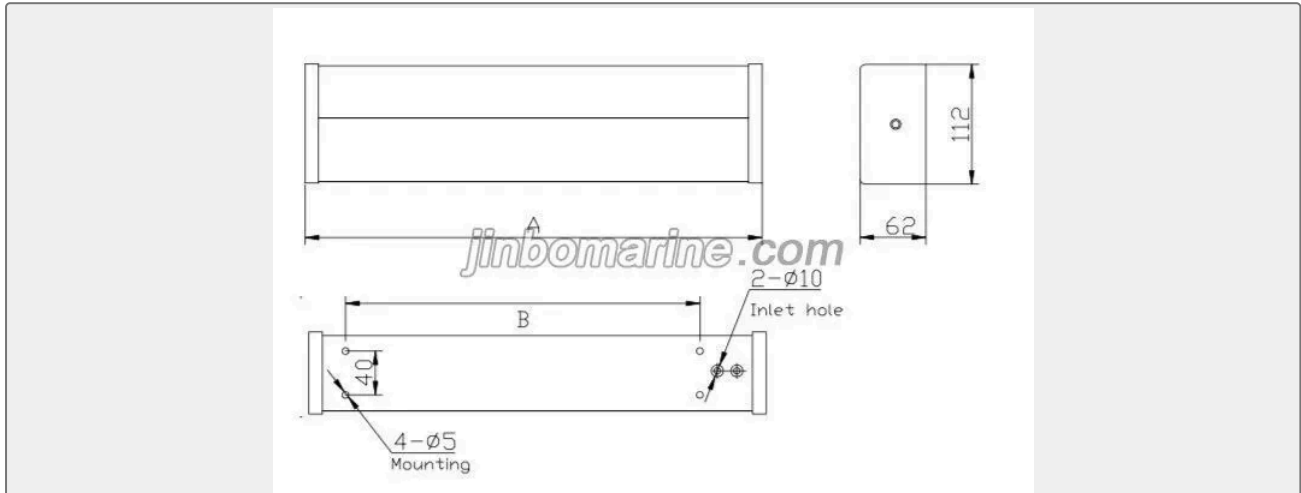

Application

Applied to illumination of cabin in military ship and ship, such cabin, shower room, toilet and so on.

Standard

1. Chapter 3, Part 4 of Classification Society Rules for Classification of Sea-going Steel Ships 2015 and its Amendments;
2. GB7000.1-2015 , Luminaires –Part1:General requirements and tests.

Specification

Type	Voltage	Power	Lamp Holder	Size	Weight
TBYB108	110/220V 50/60Hz	8W	G5	364x256	1.5kg
TBYB15		15W	G13	486x330	2.2kg
TBYB20		18W	G13	638x562	2.4kg