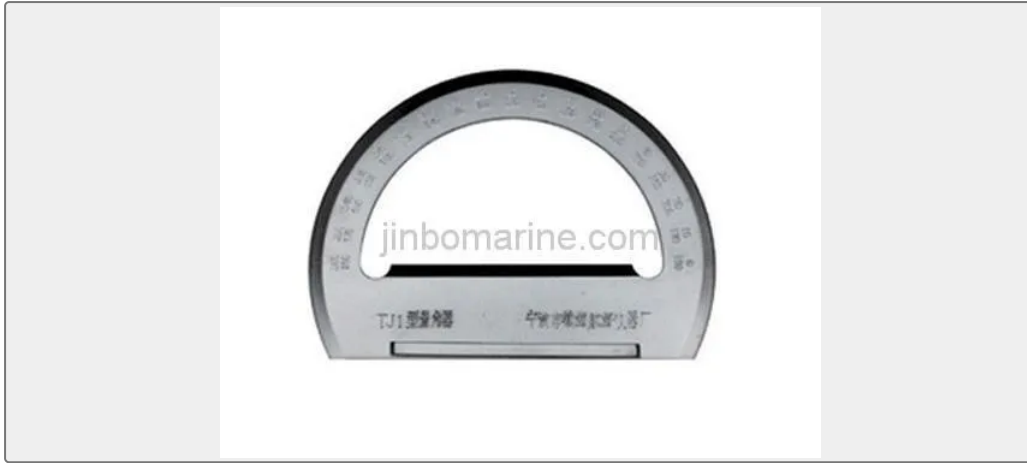

Export Supply

Key Highlights

Category	Marine Navigation Equipment
Standard	DIN
Material	Brass
Weight / Size	
Certificate	ABS, LR, BV, DNVGL, NK, KR, IRS, RMRS, CCS

We can supply according to your requirement, drawings, class certificate needs, and delivery schedule.

China TJI Protractor:

TJI Protractor is for marine personnel measurement and draw chart use.

Model: TJI

Material: Copper

Measuring Range: 0° - 180° , 180° - 360°

Division Value: 1°

Dividing: $\leq 6'$

Weight: 0.4kgs