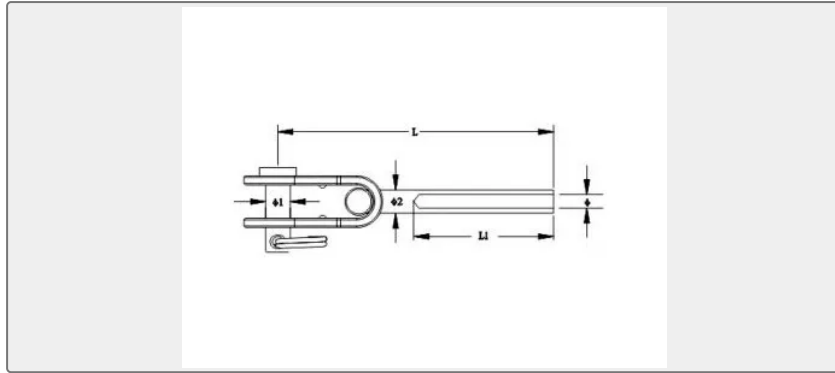

Jinbo Marine

Marine & Offshore Equipment Datasheet

PRODUCT DATASHEET

TURNBUCKLE

Toggle Terminal

SIZE A mm B mm C mm D mm SWL kgs BL kgs 2.2 2.2 5.54 ...

- ISO9001 Supplier
- Class Certificate
- Export Supply

jinbomarine.com

Key Highlights

Category	Turnbuckle
Material	Stainless steel
Weight / Size	SIZE A mm B mm C mm D mm SWL kgs BL kgs 2.2 2.2 5.54 5 61 100 400 3.3 3...
Certificate	ABS, LR, BV, DNVGL, NK, KR, IRS, RMRS, CCS

We can supply according to your requirement, drawings, class certificate needs, and delivery schedule.

Technical Specifications			
Category	Turnbuckle	Model / SKU	TOGGLE-TERMINAL
Material	Stainless steel	Weight / Size	SIZE A mm B mm C mm D mm SWL kgs BL kgs 2.2 2.2 5.54 5 61 100 400 3.3 3.3 6.35 6 68.5 167 670 4.3 4.3 7.5 8 81 350 1400 5.3 5.3 9.1 9 95 425 1700 6.3 6.3 12.55 12 115 1000 4000 8.3 8.3 16 16 164 1750 7000 10.5 10.5 17.8 19.5 184 1875 7500
Certificate	ABS, LR, BV, DNVGL, NK, KR, IRS, RMRS, CCS	Warranty	12 Months unless specified otherwise
Origin	China		

China Toggle Terminal:

SIZE	A mm	B mm	C mm	D mm	SWL kgs	BL kgs
2.2	2.2	5.54	5	61	100	400
3.3	3.3	6.35	6	68.5	167	670
4.3	4.3	7.5	8	81	350	1400
5.3	5.3	9.1	9	95	425	1700
6.3	6.3	12.55	12	115	1000	4000
8.3	8.3	16	16	164	1750	7000
10.5	10.5	17.8	19.5	184	1875	7500