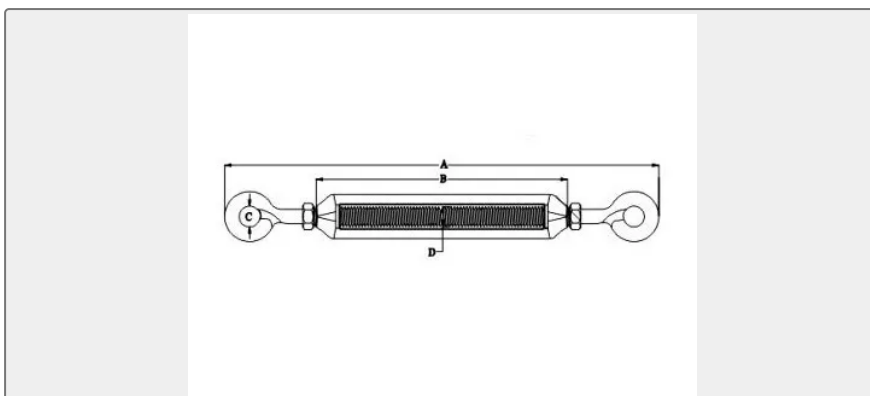

China Turnbuckle, Frame Type (Eye & Eye End) SS3.4 OR SS316:

SIZE	A mm	B mm	C mm	D mm	SWL kgs	BL kgs
M4	105	61	8	M4	119	475
M5	121.5	71	10	M5	170	680
M6	159.4	91	12	M6	375	1500
M8	196.5	121.5	14	M8	575	2300
M10	250	150	16	M10	775	3100
M12	312	200	19	M12	1100	4400
M16	380	244	26	M16	2025	8100
M20	484	295	29	M20	2750	11000