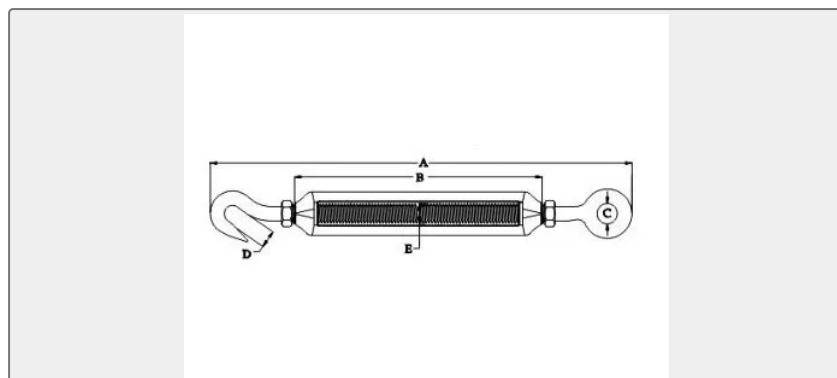

Jinbo Marine

Marine & Offshore Equipment Datasheet

PRODUCT DATASHEET

TURNBUCKLE

Turnbuckle Frame Type (Hook & Eye) SS304 OR SS316

SIZE A mm B mm C mm D mm SWL kgs BL kgs M4 105 61 9 ...

ISO9001 Supplier

Class Certificate

Export Supply

Key Highlights

Category	Turnbuckle
Material	Stainless steel
Weight / Size	SIZE A mm B mm C mm D mm SWL kgs BL kgs M4 105 61 9 M4 25 100 M5 125 71 ...
Certificate	ABS, LR, BV, DNVGL, NK, KR, IRS, RMRS, CCS

We can supply according to your requirement, drawings, class certificate needs, and delivery schedule.

Technical Specifications

Category	Turnbuckle	Model / SKU	TURNBUCKLE-FRAME-TYPE-HOOK-EYE-SS304-OR-SS316
Material	Stainless steel	Weight / Size	SIZE A mm B mm C mm D mm SWL kgs BL kgs M4 105 61 9 M4 25 100 M5 125 71 10 M5 32 130 M6 165 91 11 M6 85 350 M8 212 121 11.5 M8 160 650 M10 269 151 12.5 M10 200 800 M12 314 201 17 M12 350 1400 M16 397 244 17.5 M16 600 2400 M20 475 295 20 M20 875 3500
Certificate	ABS, LR, BV, DNVGL, NK, KR, IRS, RMRS, CCS	Warranty	12 Months unless specified otherwise
Origin	China		

China Turnbuckle Frame Type (Hook & Eye) SS304 OR SS316:

SIZE	A mm	B mm	C mm	D mm	SWL kgs	BL kgs
M4	105	61	9	M4	25	100
M5	125	71	10	M5	32	130
M6	165	91	11	M6	85	350
M8	212	121	11.5	M8	160	650
M10	269	151	12.5	M10	200	800
M12	314	201	17	M12	350	1400
M16	397	244	17.5	M16	600	2400
M20	475	295	20	M20	875	3500