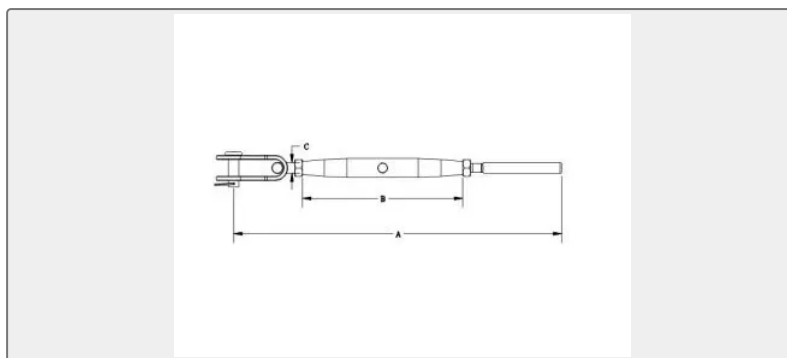

Jinbo Marine

Marine & Offshore Equipment Datasheet

PRODUCT DATASHEET

TURNBUCKLE

Turnbuckle Pipe (Swivel Toggle & Swage Terminal), SS304 OR SS316

ISO9001 Supplier

Class Certificate

Export Supply

SIZE A mm B mm C mm SWL kgs BL kgs M6 181 92 M6 235 ...

Key Highlights

Category	Turnbuckle
Material	Stainless steel
Weight / Size	SIZE A mm B mm C mm SWL kgs BL kgs M6 181 92 M6 235 940 M8 207 111 M8 45...
Certificate	ABS, LR, BV, DNVGL, NK, KR, IRS, RMRS, CCS

We can supply according to your requirement, drawings, class certificate needs, and delivery schedule.

Technical Specifications

Category	Turnbuckle	Model / SKU	TURNBUCKLE-PIPE-SWIVEL-TOGGLE-SWAGE-TERMINAL-SS304-OR-SS316
Material	Stainless steel	Weight / Size	SIZE A mm B mm C mm SWL kgs BL kgs M6 181 92 M6 235 940 M8 207 111 M8 450 1800 M10 246 120 M10 645 2500 M12 310 151 M12 925 3700
Certificate	ABS, LR, BV, DNVGL, NK, KR, IRS, RMRS, CCS	Warranty	12 Months unless specified otherwise
Origin	China		

China Turnbuckle Pipe (Swivel Toggle & Swage Terminal), SS304 OR SS316:

SIZE	A mm	B mm	C mm	SWL kgs	BL kgs
M6	181	92	M6	235	940
M8	207	111	M8	450	1800
M10	246	120	M10	645	2500
M12	310	151	M12	925	3700