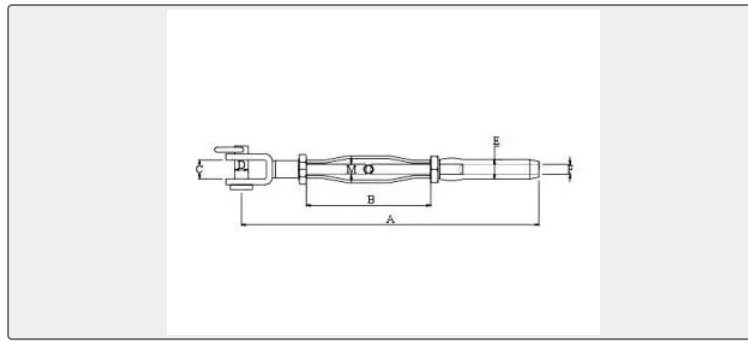

China Turnbuckle Pipe (Wide & Wide Toggle):

SIZE	A mm	B mm	C mm	D mm	E mm	F mm	G mm
3.2	108	50	7	4.9	6.3	3.2	M5
4.2	133	60	8.5	5.9	7.5	4.2	M6
5.3	148	59	11	7.9	9	5.3	M8
6.4	192	80	12	8.9	12.5	6.4	M10