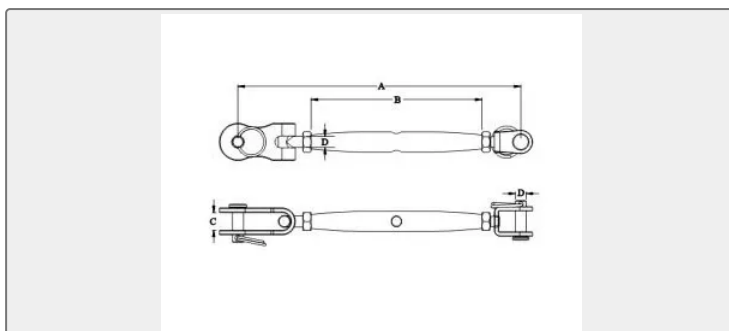

Jinbo Marine

Marine & Offshore Equipment Datasheet

PRODUCT DATASHEET

TURNBUCKLE

Turnbuckle Pipe With Nut (Swivel Toggle & Jaw), SS304 OR SS316

SIZE mm Φ mm A mm B mm C mm D mm SWL kgs BL kgs M6 6 ...

ISO9001 Supplier

Class Certificate

Export Supply

Key Highlights

Category	Turnbuckle
Material	Stainless steel
Weight / Size	SIZE mm Φ mm A mm B mm C mm D mm SWL kgs BL kgs M6 6 163 92 10.5 M6 238 ...
Certificate	ABS, LR, BV, DNVGL, NK, KR, IRS, RMRS, CCS

We can supply according to your requirement, drawings, class certificate needs, and delivery schedule.

Technical Specifications

Category	Turnbuckle	Model / SKU	TURNBUCKLE-PIPE-WITH-NUT-SWIVEL-TOGGLE-JAW-SS304-OR-SS316
Material	Stainless steel	Weight / Size	SIZE mm Φ mm A mm B mm C mm D mm SWL kgs BL kgs M6 6 163 92 10.5 M6 238 950 M8 8 194 112 11.5 M8 450 1800 M10 10 228 120 15.5 M10 625 2500 M12 12 280 150 19.2 M12 925 3700
Certificate	ABS, LR, BV, DNVGL, NK, KR, IRS, RMRS, CCS	Warranty	12 Months unless specified otherwise
Origin	China		

China Turnbuckle Pipe With Nut (Swivel Toggle & Jaw), SS304 OR SS316:

SIZE mm	Φ mm	A mm	B mm	C mm	D mm	SWL kgs	BL kgs
M6	6	163	92	10.5	M6	238	950
M8	8	194	112	11.5	M8	450	1800
M10	10	228	120	15.5	M10	625	2500
M12	12	280	150	19.2	M12	925	3700