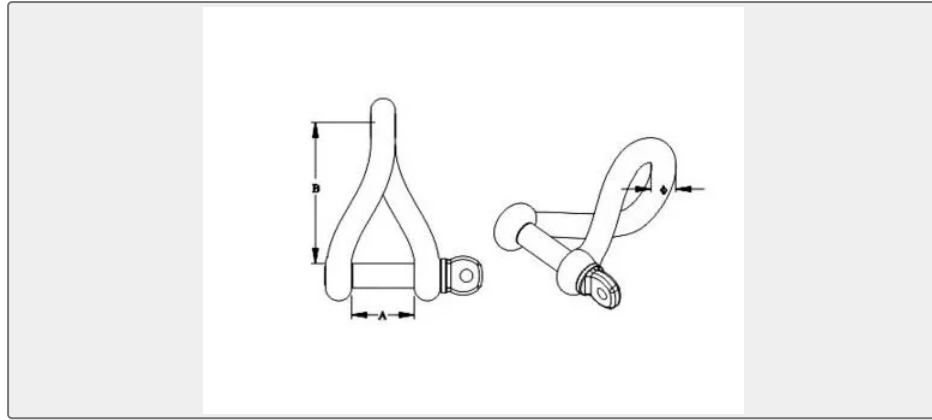

Jinbo Marine

Marine & Offshore Equipment Datasheet

PRODUCT DATASHEET

SHACKLE

Twist Shackle, SS304 OR SS306, CSK05

Φ mm A mm B mm SWL kgs BL kgs 4 8 20 167 665 5 ...

ISO9001 Supplier

Class Certificate

Export Supply

Key Highlights

Category	Shackle
Material	Stainless steel
Weight / Size	Φ mm A mm B mm SWL kgs BL kgs 4 8 20 167 665 5 10 25 275 1100 6 12 30 40...
Certificate	ABS, LR, BV, DNVGL, NK, KR, IRS, RMRS, CCS

We can supply according to your requirement, drawings, class certificate needs, and delivery schedule.

Technical Specifications

Category	Shackle	Model / SKU	TWIST-SHACKLE-SS304-OR-SS306-CSK05
Material	Stainless steel	Weight / Size	Φ mm A mm B mm SWL kgs BL kgs 4 8 20 167 665 5 10 25 275 1100 6 12 30 400 1600 8 16 36 700 2500 10 20 41 1150 4600 12 24 54 1500 6000
Certificate	ABS, LR, BV, DNVGL, NK, KR, IRS, RMRS, CCS	Warranty	12 Months unless specified otherwise
Origin	China		

China Twist Shackle, SS304 OR SS306, CSK05:

Φ mm	A mm	B mm	SWL kgs	BL kgs
4	8	20	167	665
5	10	25	275	1100
6	12	30	400	1600
8	16	36	700	2500
10	20	41	1150	4600
12	24	54	1500	6000