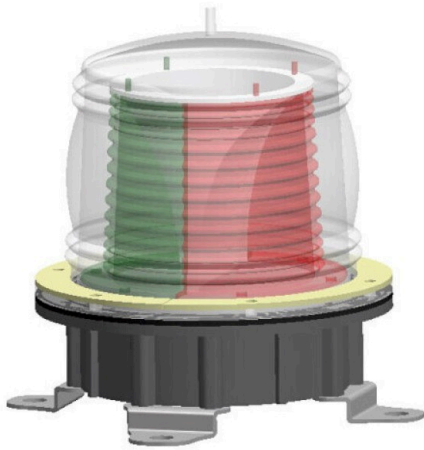

Jinbo Marine

Marine & Offshore Equipment Datasheet

PRODUCT DATASHEET

MARINE NAVIGATION SIGNAL LIGHT

Two Color LED Masthead Light

Two Color LED Masthead Light Power: 10Wx2 LED Voltage: DC10-36V Shell Material: PC
Base Material: Aluminum Color: Red/White, Red/Green, White/Green

ISO9001 Supplier

Class Certificate

Export Supply

Key Highlights

Category	Marine Navigation Signal Light
Standard	EN
Material	Aluminum, PC
Certificate	ABS, LR, BV, DNVGL, NK, KR, IRS, RMRS, CCS

We can supply according to your requirement, drawings, class certificate needs, and delivery schedule.

Technical Specifications

Category	Marine Navigation Signal Light	Model / SKU	Two-Color-LED-Masthead-Light
Standard	EN	Material	Aluminum, PC
Certificate	ABS, LR, BV, DNVGL, NK, KR, IRS, RMRS, CCS	Warranty	12 Months unless specified otherwise
Origin	China		

Two Color LED Masthead Light

Power: 10Wx2 LED

Voltage: DC10-36V

Shell Material: PC

Base Material: Aluminum

Color: Red/White, Red/Green, White/Green