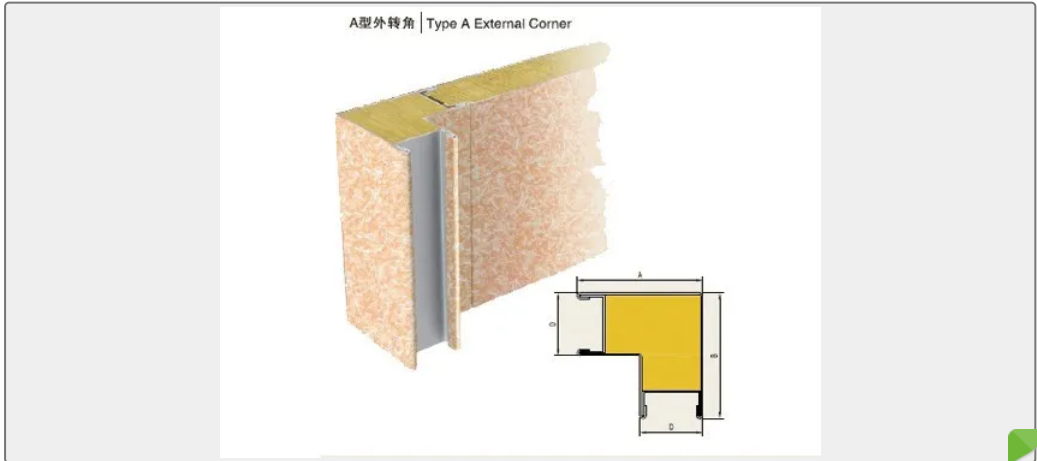

China Type A External Corner: