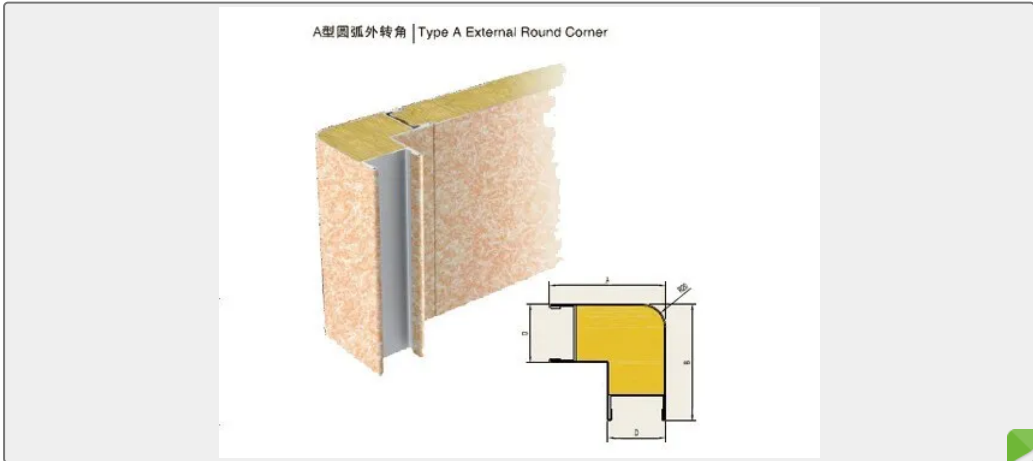

China Type A External Round Corner: