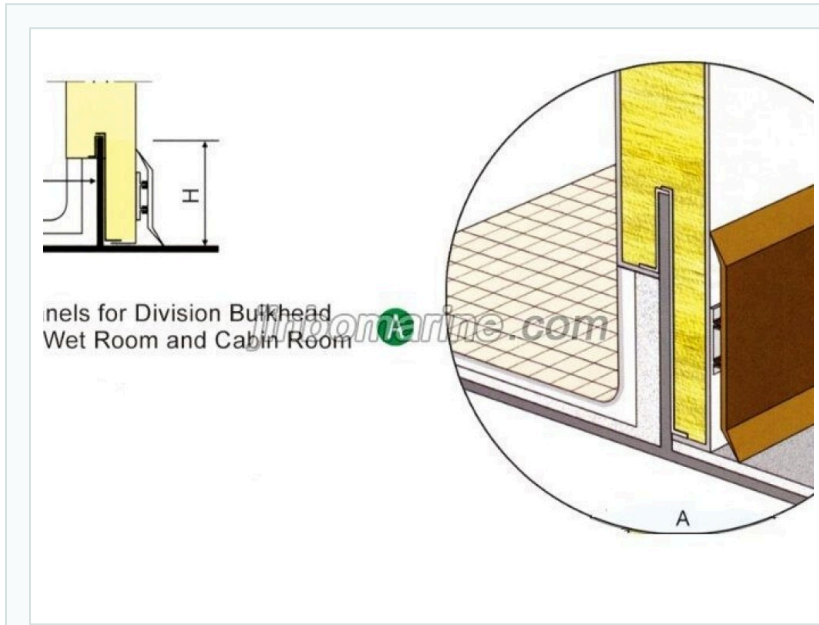

WALL PANEL

Type A Wet Room Panel

Type A Wet Room Panel is 50mm panel for division bulkhead between wet room and cabin room.

- ISO9001 Supplier
- Class Certificate
- Export Supply

Key Highlights

Category	Wall Panel
Standard	EN
Material	Rock Wool
Certificate	CCS, BV, ABS, GL, LR, DNV, NK,RINA, KR,IRS

We can supply according to your requirement, drawings, class certificate needs, and delivery schedule.

Technical Specifications

Category	Wall Panel	Model / SKU	Type-A-Wet-Room-Panel
Standard	EN	Material	Rock Wool
Certificate	CCS, BV, ABS, GL, LR, DNV, NK,RINA, KR,IRS	Warranty	12 Months unless specified otherwise
Origin	China		

China Type A Wet Room Panel:

Type A Wet Room Panel is 50mm panel for division bulkhead between wet room and cabin room.