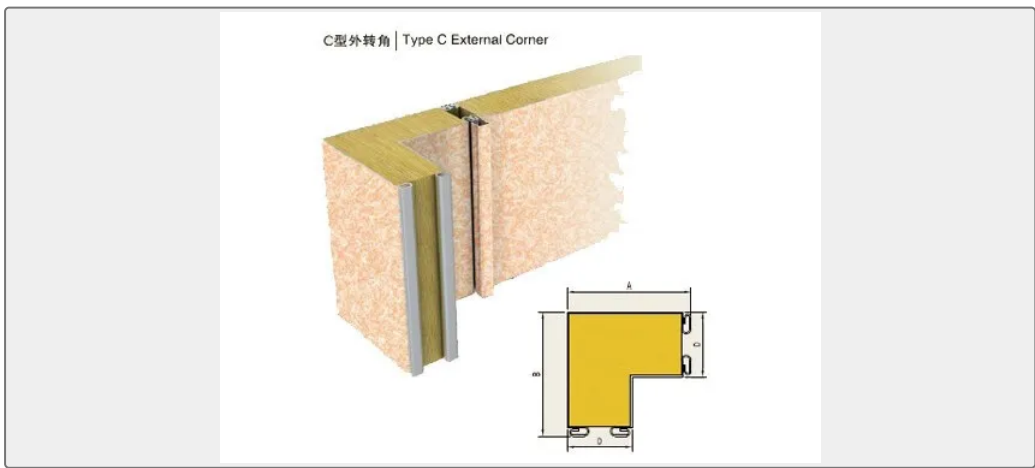

CORNER PANEL

Type C External Corner

Shape: L   Type C   Panel L Corner Please contact us for more information

ISO9001 Supplier

Class Certificate

Export Supply

Key Highlights

Category	Corner Panel
Material	Rock Wool
Certificate	CCS, LLoyds

We can supply according to your requirement, drawings, class certificate needs, and delivery schedule.

Technical Specifications			
Category	Corner Panel	Model / SKU	Type-C-External-Corner
Material	Rock Wool	Certificate	CCS, LLoyds
Warranty	12 Months unless specified otherwise	Origin	China

China Type C External Corner: