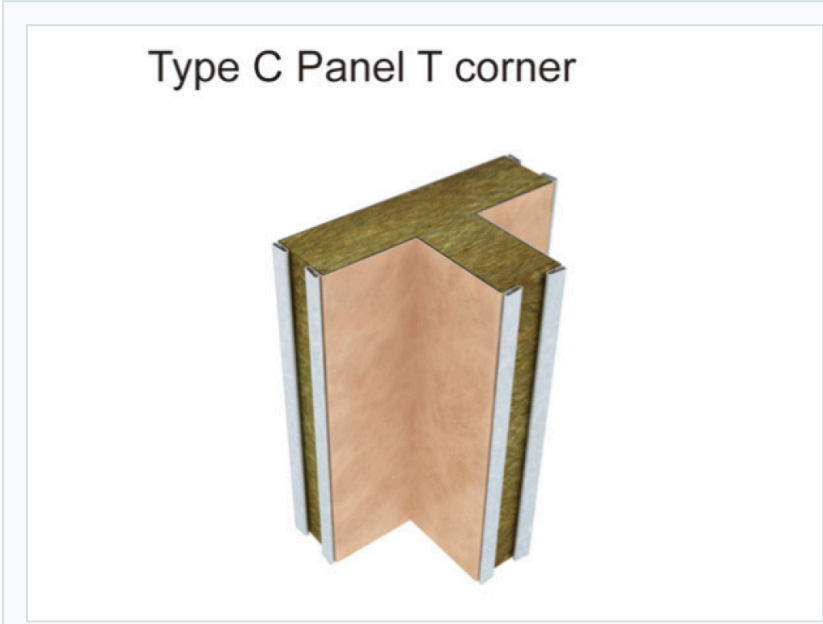

CORNER PANEL

Type C Panel T corner

Type C Panel T corner is for Type C wall panel. More information, pls feel free to contact us.

ISO9001 Supplier

Class Certificate

Export Supply

Key Highlights

Category	Corner Panel
Material	Rock Wool
Certificate	ABS, LR, BV, DNVGL, NK, KR, IRS, RMRS, CCS

We can supply according to your requirement, drawings, class certificate needs, and delivery schedule.

Technical Specifications

Category	Corner Panel	Model / SKU	Type-C-Panel-T-corner
Material	Rock Wool	Certificate	ABS, LR, BV, DNVGL, NK, KR, IRS, RMRS, CCS
Warranty	12 Months unless specified otherwise	Origin	China

China Type C Panel T corner:

Type C Panel T corner is for Type C wall panel.

More information, pls feel free to contact us.