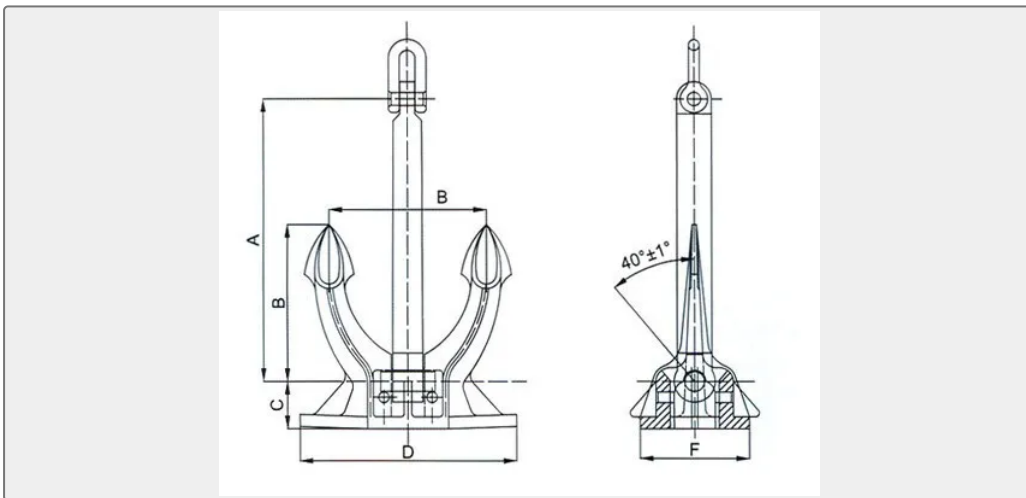

Nominal Weight (KG)	Size(mm)			
	A	B	B1	F
210	810	500	340	690
240	810	500	340	690
300	980	550	390	760
360	970	600	412	828