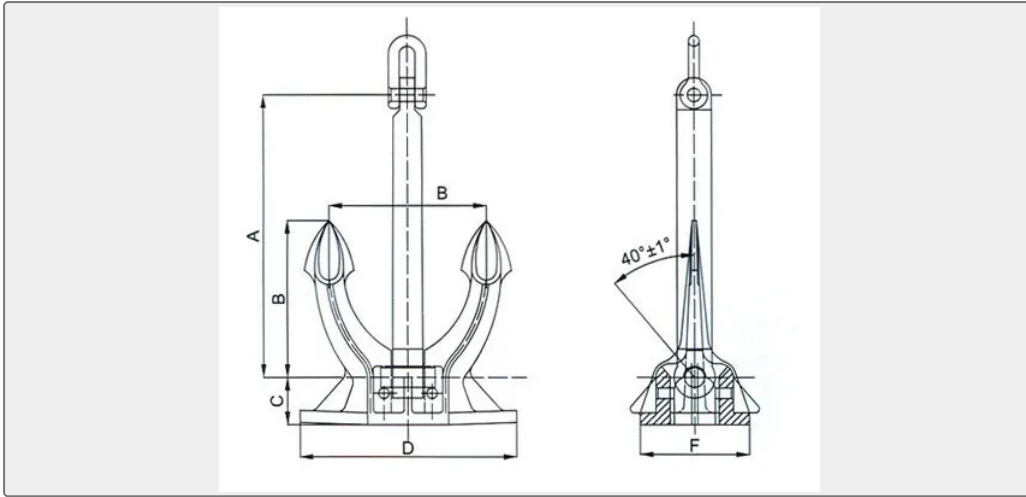

China Type SR SPEK Anchor:

Type SR SPEK Anchors is the improved anchor with lower point of gravity based on hall anchor, Anchor fluke grounded easily, more stability, when SPEK Anchor haul up, anchor fluke will turn over against the hull, which would not make damage to ship hull.

SPEK Anchors Specification:

Material: Casting Steel

Weight: 80KGS to 20000KGS

Class Certificate: ABS, LR, BV, DNV, GL, NK, KR, IRS and CCS