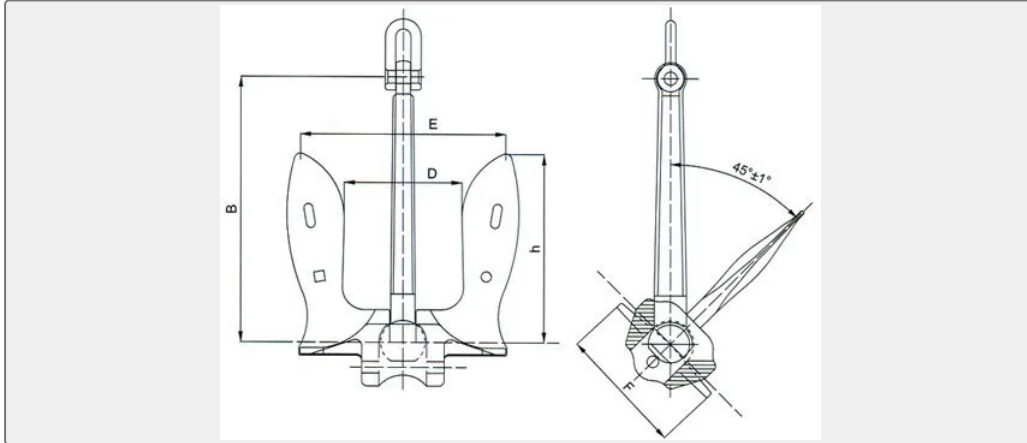

Weight/Mass (KG)	Size(mm)					
	B	C	D	E	F	h
300KGS	727	635	319	562	348	510
400KGS	800	699	351	619	364	570
500KGS	863	753	379	666	412	614
600KGS	914	800	402	708	438	652
750KGS	984	842	423	763	461