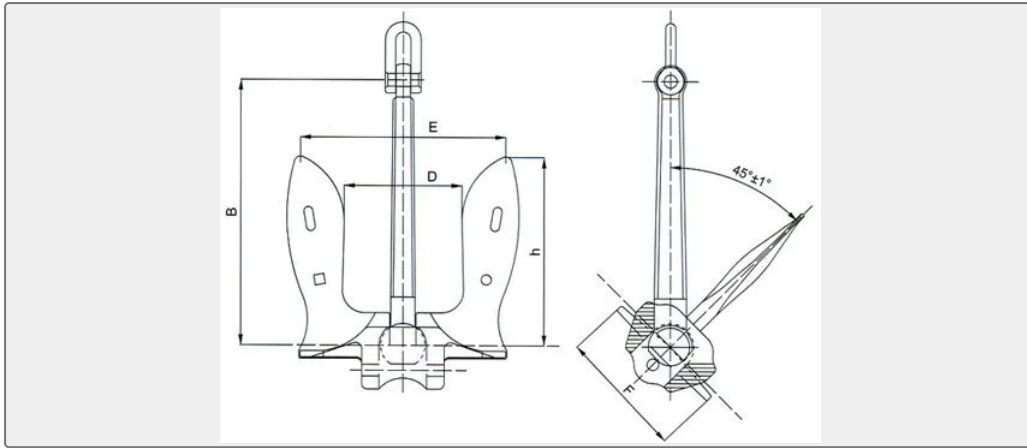

We can supply according to your requirement, drawings, class certificate needs, and delivery schedule.

Technical Specifications

Category	Marine Stockless Anchor	Model / SKU	U-S-Navy-Stockless-Anchor
Standard	US Navy Stockless is Navy standard stockless anchor, long fluke, made of casting.	Material	Casting Steel
Weight / Size	from 300KGS to 30000KGS	Certificate	ABS, LR, BV, DNV, GL, RINA, NK, KR, RS, IRS, CCS
Warranty	12 Months unless specified otherwise	Origin	China

CONTENTS

- China US Navy Stockless Anchor:

- U.S.N. STockless Anchor Specification:

China US Navy Stockless Anchor:

US Navy Stockless is Navy standard stockless anchor, long fluke, made of casting.

U.S Navy Stockless Anchor