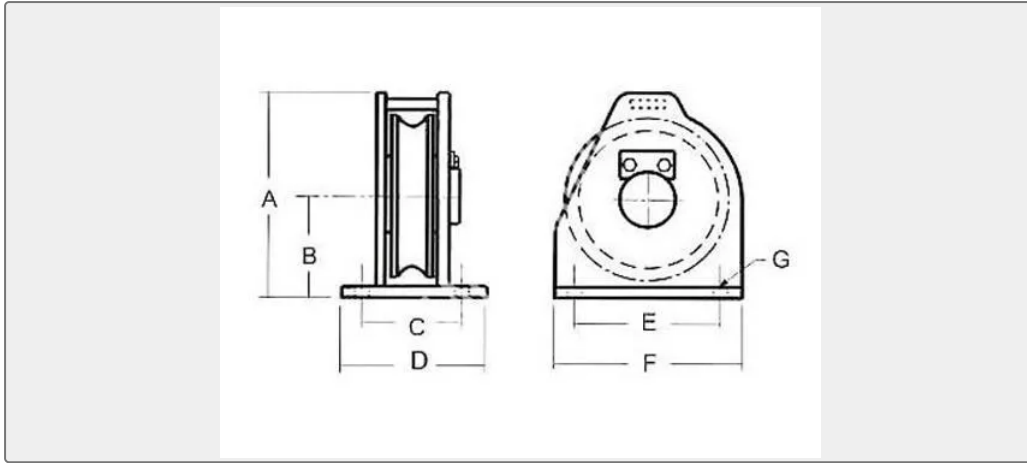

China Vertical Lead Sheave Fairlead:

Vertical lead sheave fairlead,vertical fairlead,vertical sheave,sheave fairlead.

Customized service is available, Advanced equipment ,Strong consciousness in controlling quality

Material:steel plate,Q235,Q345 or as per your requirement.

Certificate:ABS , BV, DNV , LR , GL , CCS, RINA , mill certificate etc.

Size chart:

Vertical lead sheave									
Sheave	Wire Rope	SWL(KN)	A	B	C	D	E	F	G
Dia.(inch)	Size(inch)		(inch)	(inch)	(inch)	(inch)	(inch)	(inch)	(inch)
6	1/2"	4000	7	3 1/2	3 3/4	5	5 1/4	6 1/2	1/2"
8	5/8"	8000	9 1/4	4 3/4	4 1/2	6	7 1/2	9	5/8"
10	3/4"	12000	11 1/2	5 3/4	5 1/2	7	9 1/2	11	3/4"
12	7/8"	20000	15 1/2	8	6	8	13	15	7/8"