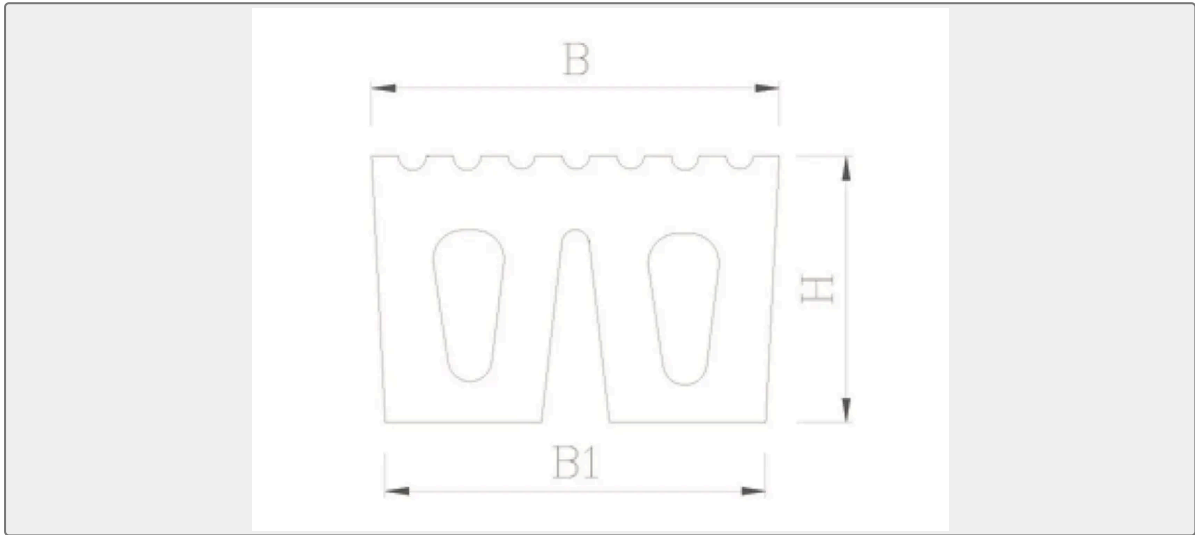

We can supply according to your requirement, drawings, class certificate needs, and delivery schedule.

Technical Specifications

Category	Marine Fender	Model / SKU	W-Type-Rubber-Fender
Standard	EN	Material	rubber
Weight / Size	2.Easy to be installed and maintained Type Size(mm) B B1 H L W300H 300 426 300 300-2000 W330H 400 420 330 300-2000 W450H 500 420 450 300-2000 Type Size(mm) B B1 H L W300H 600 546 300 300-2000 W400H 600 550 400 300-2000	Certificate	ABS, LR, BV, DNVGL, NK, KR, IRS, RMRS, CCS
Warranty	12 Months unless specified otherwise	Origin	China

Type	Size(mm)			
	B	B1	H	L
W300H	300	426	300	300-2000
W330H	400	420	330	300-2000
W450H	500	420	450	300-2000

Type	Size(mm)			
	B	B1	H	L
W300H	600	546	300	300-2000
W400H	600	550	400	300-2000