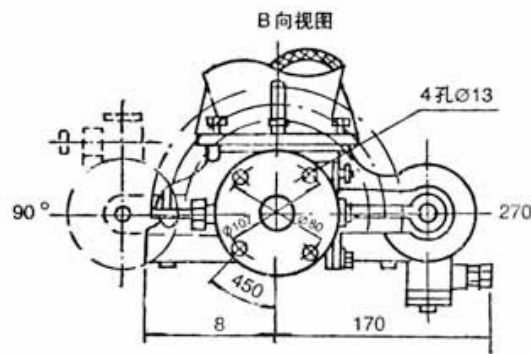

China WD-1A Electric Air Horn:

WD-1 型气笛外形尺寸和安装尺寸