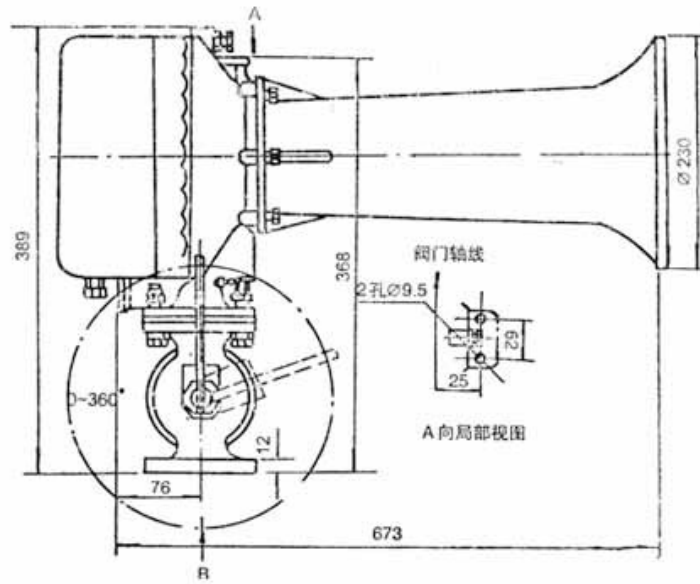

China WD-1A Electric Air Horn:

WD-1 型气笛外形尺寸和安装尺寸