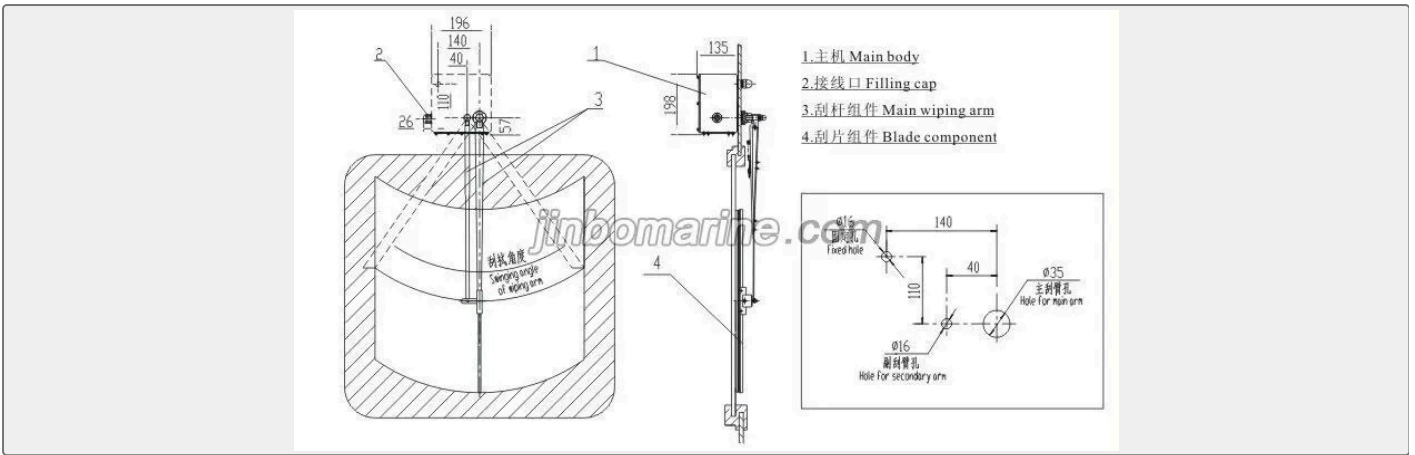

China WGS Sector Electrical Window Wiper:

WGS Sector Electrical Window Wiper is high quality window wiper, used to clear the rain and snow, driven by electrical motor, please contact us for inquiry.

Type	Power	Frequency	Input Power	Arm Length(mm)	Blade Length(mm)	Wiping Angle	Wiping Speed(Cycle/min)
WGS-J	AC220V/AC110	50/60Hz	<=90W	500-800mm	300-800mm	38-90degree	50-100
WGS-Z	DC24		<=90W	500-800mm	300-800mm	38-90degree	50-100