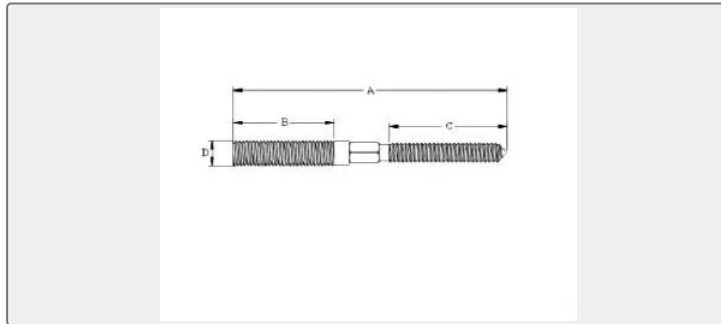

Jinbo Marine

Marine & Offshore Equipment Datasheet

PRODUCT DATASHEET

CHAIN SWIVEL

Wing Nut (Cast), SS304 OR SS316

SIZE A mm B mm M mm D mm E mm H mm WLL T M6 6 20...

ISO9001 Supplier

Class Certificate

Export Supply

Key Highlights

Category	Chain Swivel
Material	Stainless steel
Weight / Size	SIZE A mm B mm M mm D mm E mm H mm WLL T M6 6 20 6 20 8.5 36 0.07 M8 8 2...
Certificate	ABS, LR, BV, DNVGL, NK, KR, IRS, RMRS, CCS

We can supply according to your requirement, drawings, class certificate needs, and delivery schedule.

Technical Specifications			
Category	Chain Swivel	Model / SKU	WING-NUT-CAST-SS304-OR-SS316
Material	Stainless steel	Weight / Size	SIZE A mm B mm M mm D mm E mm H mm WLL T M6 6 20 6 20 8.5 36 0.07 M8 8 20 8 20 8.5 36 0.14 M10 10 25 10 25 10 44.5 0.23 M12 12 30 12 30 11 53 0.34 M14 14 35 14 35 12 61.5 0.52 M16 14 35 16 35 13 61.5 0.7 M20 16 40 20 40 16 71 1.2 M22 18 45 22 45 18 80.5 1.5 M24 20 50 24 50 20 90 1.8 M27 20 50 27 50 20 90 2.7 M30 24 65 30 60 25 109 3.6 M33 24 65 33 60 25 109 4.3 M36 28 75 36 70 30 128 5.1 M39 28 75 39 70 30 128 6.1 M42 32 85 42 80 35 147 7 M46 32 85 46 80 35 147 8 M48 38 100 48 90 40 168 8.6
Certificate	ABS, LR, BV, DNVGL, NK, KR, IRS, RMRS, CCS	Warranty	12 Months unless specified otherwise
Origin	China		

China Wing Nut (Cast), SS304 OR SS316:

SIZE	A mm	B mm	M mm	D mm	E mm	H mm	WLL T
M6	6	20	6	20	8.5	36	0.07
M8	8	20	8	20	8.5	36	0.14
M10	10	25	10	25	10	44.5	0.23
M12	12	30	12	30	11	53	0.34
M14	14	35	14	35	12	61.5	0.52
M16	14	35	16	35	13	61.5	0.7
M20	16	40	20	40	16	71	0.054061s