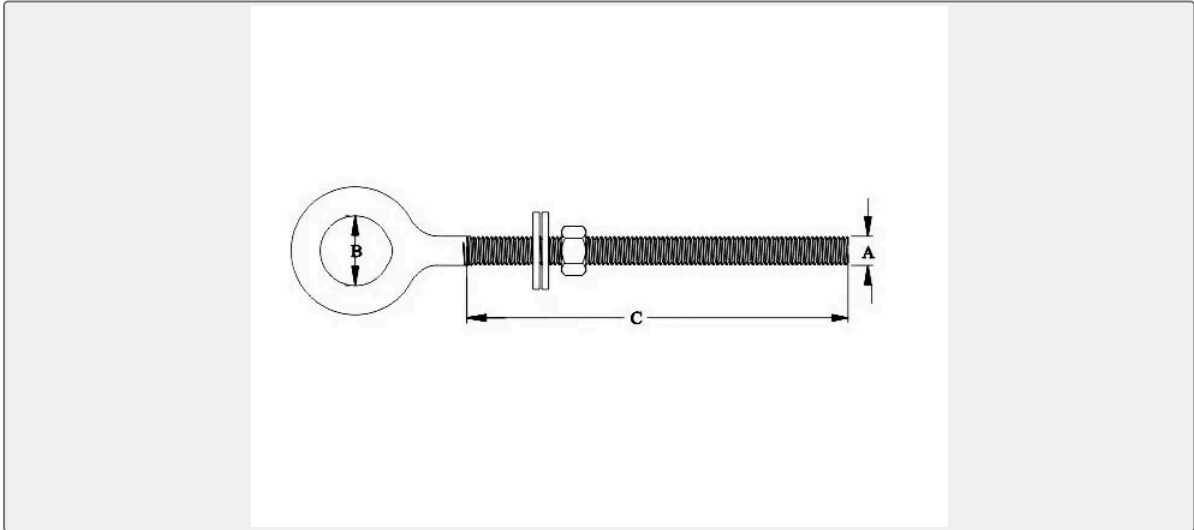

SIZE A mm B mm C mm SWL kgs BL kgs M6x40 M6 13 40 250 ...

Key Highlights

Category	Eye Bolts & Nuts
Material	Stainless steel
Weight / Size	SIZE A mm B mm C mm SWL kgs BL kgs M6x40 M6 13 40 250 1000 M6x60 M6 13 6...
Certificate	ABS, LR, BV, DNVGL, NK, KR, IRS, RMRS, CCS

We can supply according to your requirement, drawings, class certificate needs, and delivery schedule.

Technical Specifications

Category	Eye Bolts & Nuts	Model / SKU	WIRE-EYE-BOLT-WITH-DOUBLE-WASHER-AND-NUT-SS304OR-SS316-CSLS04
Material	Stainless steel	Weight / Size	SIZE A mm B mm C mm SWL kgs BL kgs M6x40 M6 13 40 250 1000 M6x60 M6 13 60 250 1000 M6x80 M6 13 80 250 1000 M6x100 M6 13 100 250 1000 M8x60 M8 17 60 450 1800 M8x80 M8 17 80 450 1800 M8x100 M8 17 100 600 2400 M10x60 M10 21 60 600 2400 M10x80 M10 21 80 600 2400 M10x100 M10 21 100 875 3500 M12x80 M12 25 80 875 3500 M12x100 M12 25 100 875 3500 M12x 120 M12 25 120 875 3500 M12x 150 M12 25 150 875 3500
Certificate	ABS, LR, BV, DNVGL, NK, KR, IRS, RMRS, CCS	Warranty	12 Months unless specified otherwise
Origin	China		

China Wire Eye Bolt With Double Washer And Nut, SS304OR SS316, CSLS04:

SIZE	A mm	B mm	C mm	SWL kgs	BL kgs
M6x40	M6	13	40	250	1000
M6x60	M6	13	60	250	1000
M6x80	M6	13	80	250	1000
M6x100	M6	13	100	250	1000