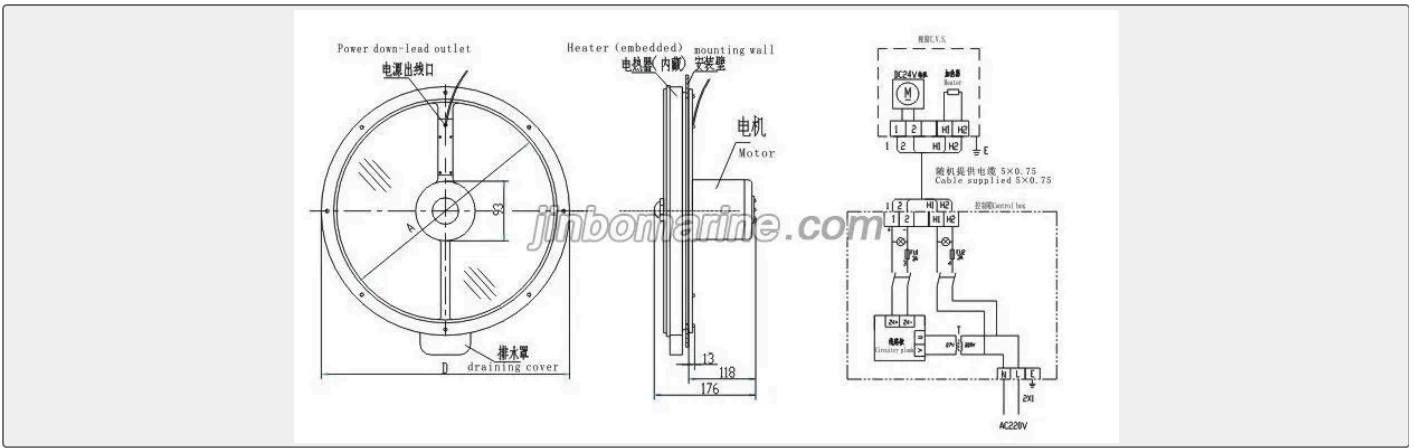

ISO9001 Supplier

Class Certificate

Export Supply

Key Highlights

Category	Clear View Screen
Standard	EN
Weight / Size	Type External Size D(mm) Glass Size A(mm) Weight (kg) WS2-300CR 370 Dia300 10 WS2-350CR 420 Dia350 12 WS2-300CR Marine Clear View Screen
Certificate	CCS

We can supply according to your requirement, drawings, class certificate needs, and delivery schedule.

Technical Specifications

Category	Clear View Screen	Model / SKU	WS2-Marine-Clear-View-Screen
Standard	EN	Weight / Size	Type External Size D(mm) Glass Size A(mm) Weight (kg) WS2-300CR 370 Dia300 10 WS2-350CR 420 Dia350 12 WS2-300CR Marine Clear View Screen
Certificate	CCS	Warranty	12 Months unless specified otherwise
Origin	China		

China WS2 Marine Clear View Screen:

WS2 Marine Clear View Screen may be mounted above viewing window in pilothouse. It is driven by a motor mounted on the center of main frame to directly drive the view screen to rotate at high speed.

 0.069702s

Type	External Size D(mm)	Glass Size A(mm)	Weight (kg)
WS2-300CR	370	Dia300	10
WS2-350CR	420	Dia350	12

WS2-300CR Marine Clear View Screen