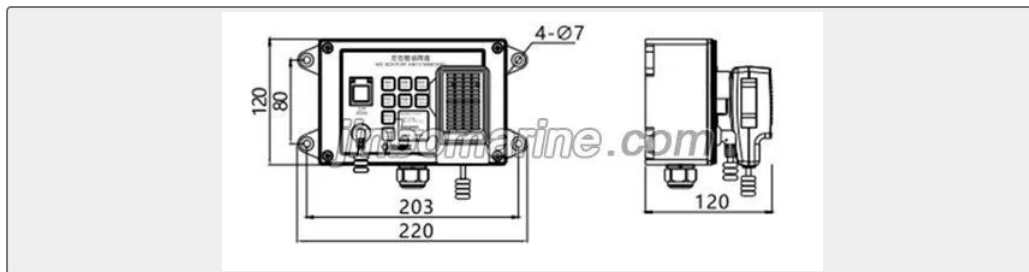

We can supply according to your requirement, drawings, class certificate needs, and delivery schedule.

Technical Specifications

Category	CKY Marine Public Address System	Model / SKU	YCG-2-4-Port-And-Starboard-Mic-Box
Standard	EN	Material	YCG-2/4 Port And Starboard Mic Box 1) Chapter 2 of Part 4 of the "Steel Ship Classification Rules" of the China Classification Society;
Certificate	ABS, LR, BV, DNVGL, NK, KR, IRS, RMRS, CCS	Warranty	12 Months unless specified otherwise
Origin	China		

China YCG-2/4 Port And Starboard Mic Box:

YCG-2/4 Port And Starboard Mic Box

- 1) Chapter 2 of Part 4 of the "Steel Ship Classification Rules" of the China Classification Society;
- 2) Chapter VII of International life-saving appliance code, annex, as amended by msc.218(82);
- 3) IMO resolution A. 1021 (26) code on "Alarm and indicators, 2009".

Capacity:4way/7way

Colour:Dull black

Shell material: ABS

Cable gland: PG16

IP rating: IP44