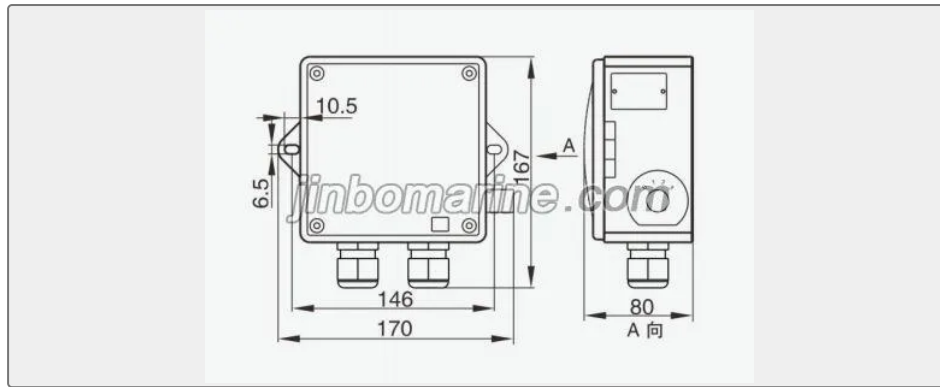

Jinbo Marine

Marine & Offshore Equipment Datasheet

PRODUCT DATASHEET

CKY MARINE PUBLIC ADDRESS SYSTEM

YDC-AG Speaker

YDC-AG Speaker Color: White (RAL1013) IP class: IP44 Weight: 0.9Kg Stuffing box cable entrance hole size: 2-Φ14mm

ISO9001 Supplier

Class Certificate

Export Supply

Key Highlights

Category	CKY Marine Public Address System
Standard	EN
Weight / Size	IP44 Weight:
Certificate	ABS, LR, BV, DNVGL, NK, KR, IRS, RMRS, CCS

We can supply according to your requirement, drawings, class certificate needs, and delivery schedule.

Technical Specifications

Category	CKY Marine Public Address System	Model / SKU	YDC-AG-Speaker
Standard	EN	Weight / Size	IP44 Weight:
Certificate	ABS, LR, BV, DNVGL, NK, KR, IRS, RMRS, CCS	Warranty	12 Months unless specified otherwise
Origin	China		

China YDC-AG Speaker:

YDC-AG Speaker

Color: White (RAL1013)

IP class: IP44

Weight: 0.9Kg

Stuffing box cable entrance hole size: 2- Φ 14mm