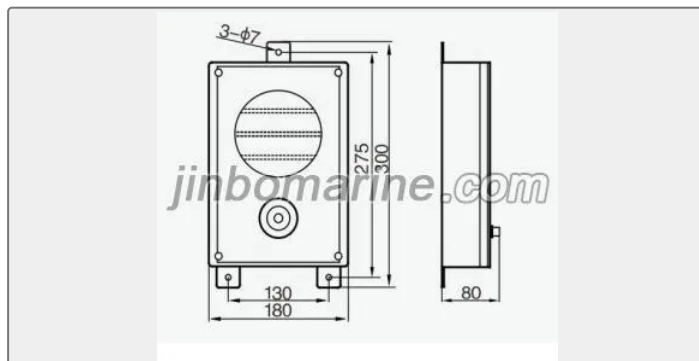

Jinbo Marine

Marine & Offshore Equipment Datasheet

PRODUCT DATASHEET

CKY MARINE PUBLIC ADDRESS SYSTEM

YDC-G Speaker

YDC-G Speaker Color: White (RAL1013) IP class: IP22 Weight: 1.0Kg

- ISO9001 Supplier
- Class Certificate
- Export Supply

Key Highlights

Category	CKY Marine Public Address System
Weight / Size	IP22 Weight:
Certificate	ABS, LR, BV, DNVGL, NK, KR, IRS, RMRS, CCS
We can supply according to your requirement, drawings, class certificate needs, and delivery schedule.	

Technical Specifications			
Category	CKY Marine Public Address System	Model / SKU	YDC-G-Speaker
Weight / Size	IP22 Weight:	Certificate	ABS, LR, BV, DNVGL, NK, KR, IRS, RMRS, CCS
Warranty	12 Months unless specified otherwise	Origin	China

China YDC-G Speaker:

YDC-G Speaker