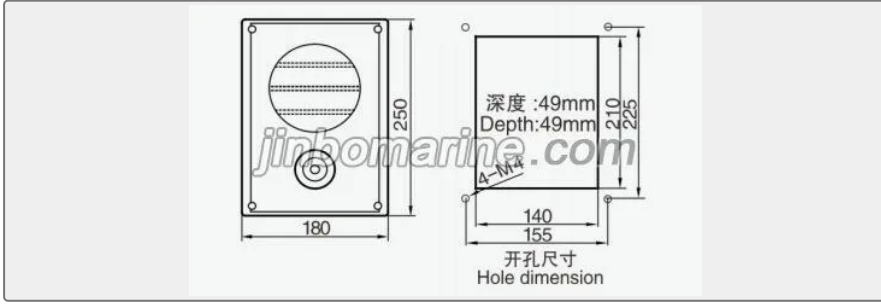

Jinbo Marine

Marine & Offshore Equipment Datasheet

PRODUCT DATASHEET

CKY MARINE PUBLIC ADDRESS SYSTEM

YDC-Q Speaker

YDC-Q Speaker Color: White (RAL1013) IP class: IP20 Weight: 0.9Kg

- ISO9001 Supplier
- Class Certificate
- Export Supply

jinbomarine.com

Key Highlights

Category	CKY Marine Public Address System
Weight / Size	IP20 Weight:
Certificate	ABS, LR, BV, DNVGL, NK, KR, IRS, RMRS, CCS

We can supply according to your requirement, drawings, class certificate needs, and delivery schedule.

Technical Specifications			
Category	CKY Marine Public Address System	Model / SKU	YDC-Q-Speaker
Weight / Size	IP20 Weight:	Certificate	ABS, LR, BV, DNVGL, NK, KR, IRS, RMRS, CCS
Warranty	12 Months unless specified otherwise	Origin	China

China YDC-Q Speaker:

YDC-Q Speaker

Color: White (RAL1013)