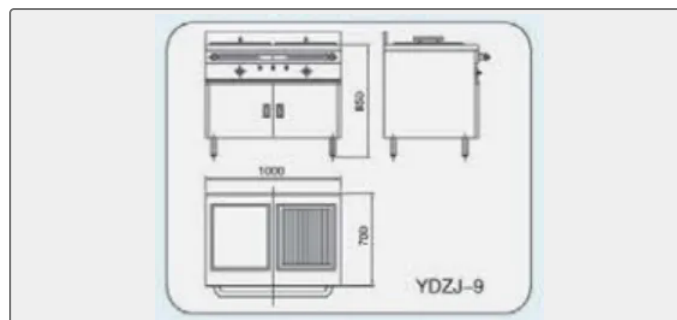

Technical data:

Model	Voltage	Rated Power(kw)	Capacity(L)	Size(LxWxH)mm	Weight(kg)
YDZJ-9	220V 3P 380V 3P 440V 3P	9	500x435x40	1000x700x850	74