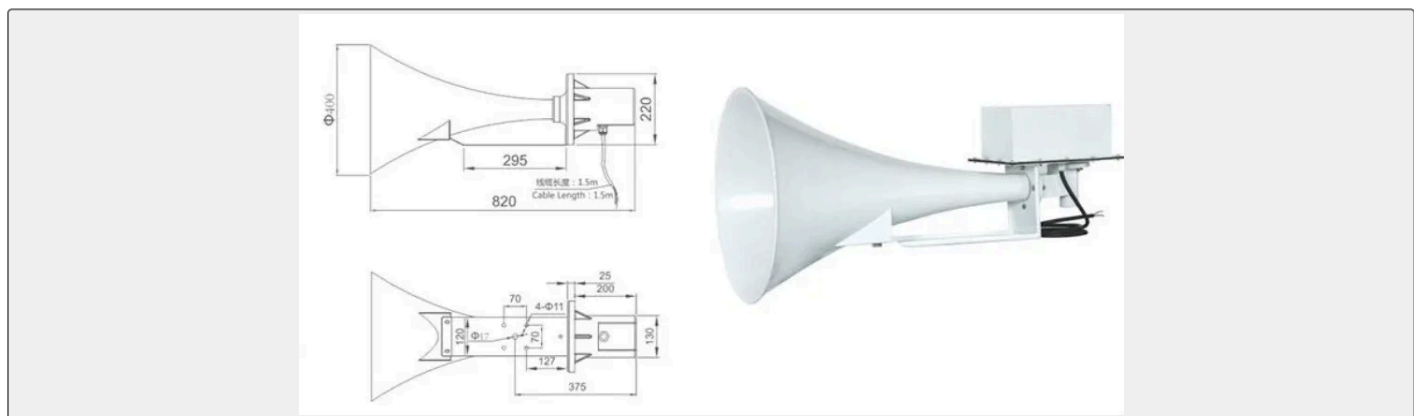

CONTENTS	■ China YHC100 YHC200 Marine Electric Whistle:	■ YHC Electric Hom Control system Schematic Diagram
	■ System composition:	

China YHC100 YHC200 Marine Electric Whistle:

Specifications

Colour:	White
Shell Mateiral:	SMC
Cable Gland	PG9
Voltage	120V
Power and Sound Level	100W>=120dB, 200W>=130dB

YHC100 whistle sound level 2 120dB is suitable for ships less than 20m.

YHC200 whistle sound level 2 130dB is suitable for ships with a lengthof 20 meters or more but less than 75 meters.