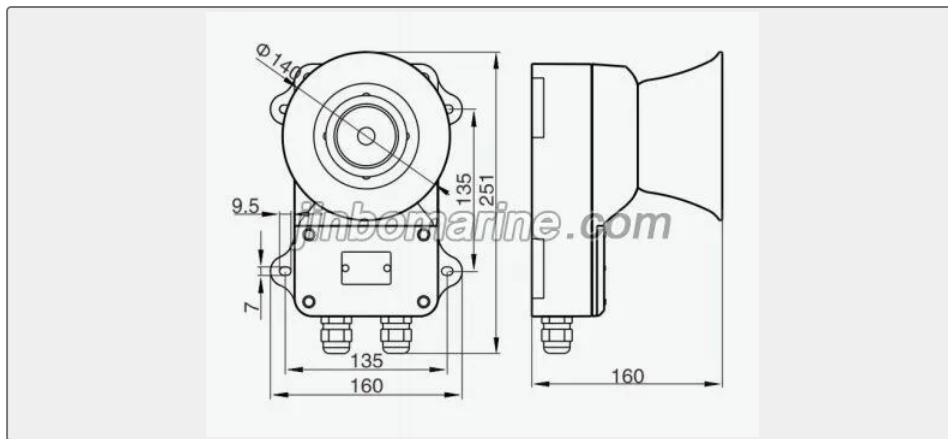

ISO9001 Supplier

Class Certificate

Export Supply

Key Highlights

Category	CKY Marine Public Address System
Standard	EN
Weight / Size	Sea gray (B05) IP class:IP56 Weight:1.6Kg Stuffing box cable entrance hol...
Certificate	ABS, LR, BV, DNVGL, NK, KR, IRS, RMRS, CCS

We can supply according to your requirement, drawings, class certificate needs, and delivery schedule.

Technical Specifications

Category	CKY Marine Public Address System	Model / SKU	YHC5-1-YHC10-1-Horn-Speaker
Standard	EN	Weight / Size	Sea gray (B05) IP class:IP56 Weight:1.6Kg Stuffing box cable entrance hole size:
Certificate	ABS, LR, BV, DNVGL, NK, KR, IRS, RMRS, CCS	Warranty	12 Months unless specified otherwise
Origin	China		

China YHC5-1/YHC10-1 Horn Speaker:

YHC5-1/YHC10-1 Horn Speaker

Rated output power and sound pressure level:

YHC5-1 5W/108dB \pm 3dB

YHC10-1 10W/110dB \pm 3dB

Color: Sea gray (B05)

IP class:IP56

Weight:1.6Kg