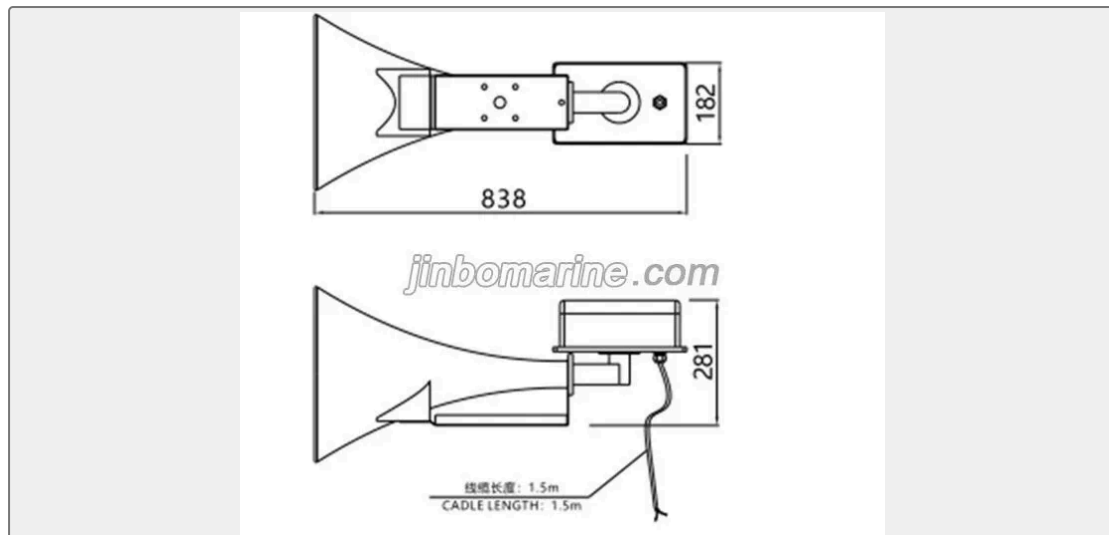

We can supply according to your requirement, drawings, class certificate needs, and delivery schedule.

Technical Specifications

| | | | |
|-------------|--|-------------|--|
| Category | CKY Marine Public Address System | Model / SKU | YHC50-1-Horn-type-Loudspeaker |
| Standard | EN | Material | YHC50-1 Horn-type Loudspeaker 1) Chapter 2 of Part 4 of the "Steel Ship Classification Rules" of the China Classification Society; |
| Certificate | ABS, LR, BV, DNVGL, NK, KR, IRS, RMRS, CCS | Warranty | 12 Months unless specified otherwise |
| Origin | China | | |

China YHC50-1 Horn-type Loudspeaker:

YHC50-1 Horn-type Loudspeaker

- 1) Chapter 2 of Part 4 of the "Steel Ship Classification Rules" of the China Classification Society;
- 2) Chapter VII of International life-saving appliance code, annex, as amended by msc.218(82);
- 3) IMO resolution A. 1021 (26) code on "Alarm and indicators, 2009".

Colour: Magnetic White

Shell material: SMC

Cable gland: PG16

Steady voltage input: 120V

IP rating: IP56

Power and sound level:

| Power | 50W | 100W | 200W |
|-----------------|-------|-------|-------|
| Sound level(dB) | 115±3 | 118±3 | 127±3 |