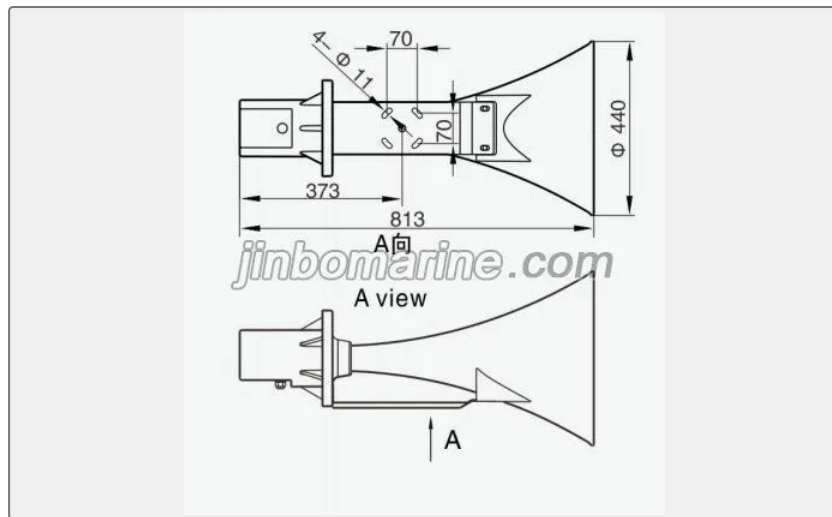

Rated output power and sound pressure level:

YHC50-1: 50W/120dB $\pm$ 3dB

YHC100- : 100W/123dB $\pm$ 3dB

YHC200-1: 200W/126dB $\pm$ 3dB

Color: White (RAL1013)

IP class:IP56

Weight:12Kg

Stuffingbox cable entrance hole size: 1- ϕ 14mm