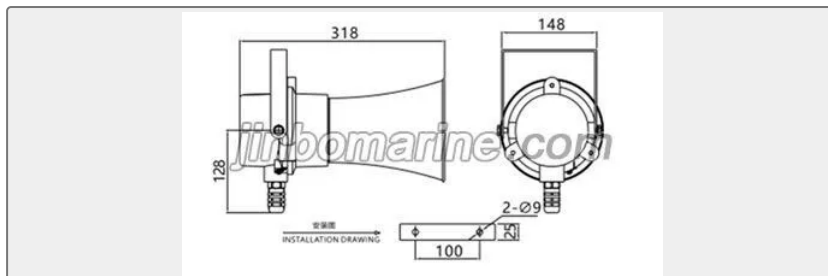

Colour: Grey

Cable gland: Stainless steel

Explosive-proof Grade: Exdb ibIICT6 Gb

IP rating: IP56

Steady voltage input: 120V

Power and sound level:

Power	5W	10W	15W	25W
Sound level(dB)	≤90dB	≤92dB	≤100dB	≤101dB