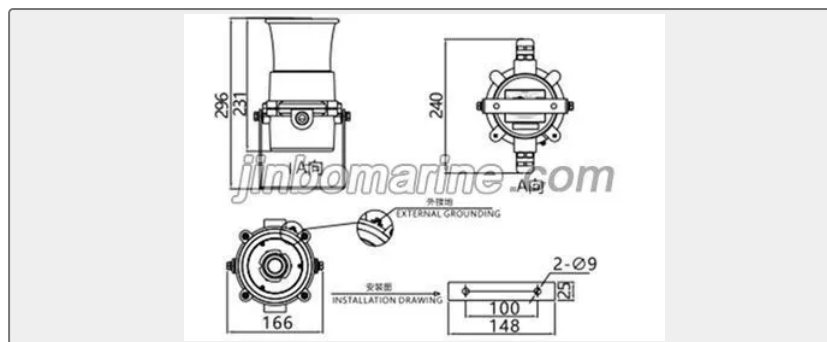

Colour: Grey

Cable gland: Stainless steel

Explosive-proof Grade: II2G Ex db IIC T5 Gb

IP rating: IP56

Steady voltage input: 120V

Power and sound level:

Power	0.5W	1W	2W	3W	5W	10W	15W	25W
Sound level(dB)	≤85dB	≤89dB	≤92dB	≤94dB	≤97dB	≤101dB	≤103dB	≤105dB