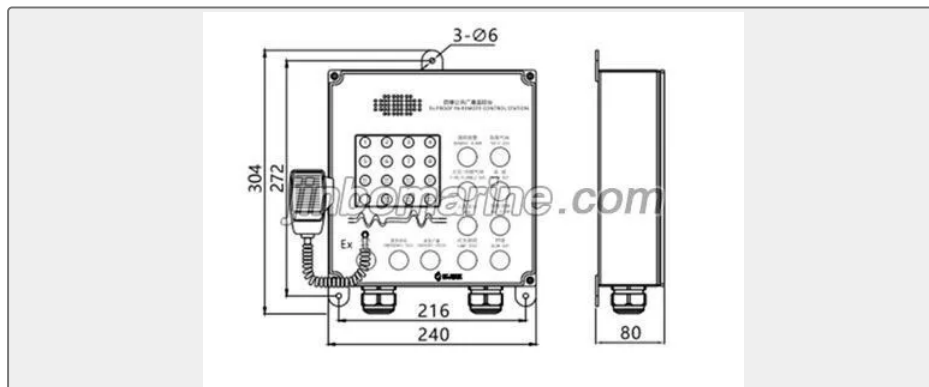

Capacity:4way/7way

Colour:Dull black

Shell material: Q235B/ABS

Cable gland: Stainless steel

Explosive-proof Grade:II2G Ex ib IIC T4 Gb/ II2G [Ex ib Gb]IIC

AQZ-1 Safety Barrler Adapter Box is Equipped with Explosion-proof Remote Station for Public Address