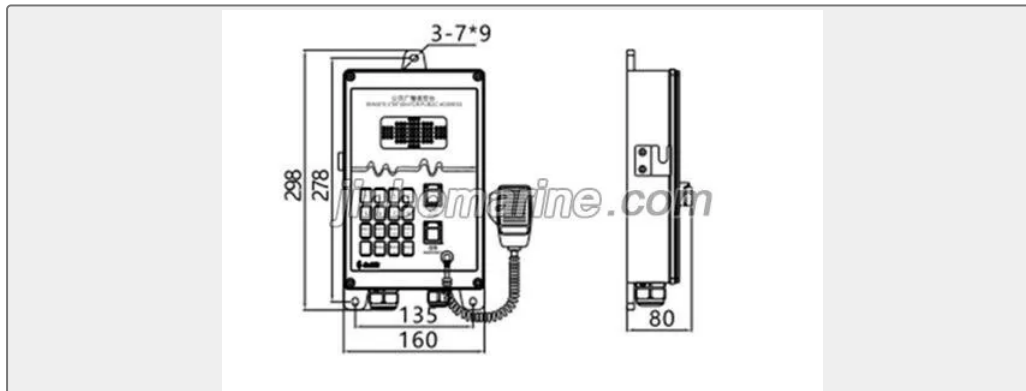

Jinbo Marine

Marine & Offshore Equipment Datasheet

PRODUCT DATASHEET

CKY MARINE PUBLIC ADDRESS SYSTEM

YKG-1 Remote Station For Public Address (Wall Mounted)

YKG-1 Remote Station For Public Address (Wall Mounted) 1) Chapter 2 of Part 4 of the "Steel Ship Classification Rules" of the China Classification Society; 2) Chapter VII of International life-saving appliance c...

ISO9001 Supplier

Class Certificate

Export Supply

Key Highlights

Category	CKY Marine Public Address System
Standard	EN
Material	YKG-1 Remote Station For Public Address (Wall Mounted) 1) Chapter 2 of...
Weight / Size	YKG-1 Remote Station For Public Address (Wall Mounted) 1) Chapter 2 of...
Certificate	ABS, LR, BV, DNVGL, NK, KR, IRS, RMRS, CCS

Capacity:4way/7way

Colour:Dull black

Shell material: ABS

Cable gland: PG25;PG16

Monitor loudspeaker:>75dB

IP rating: IP44