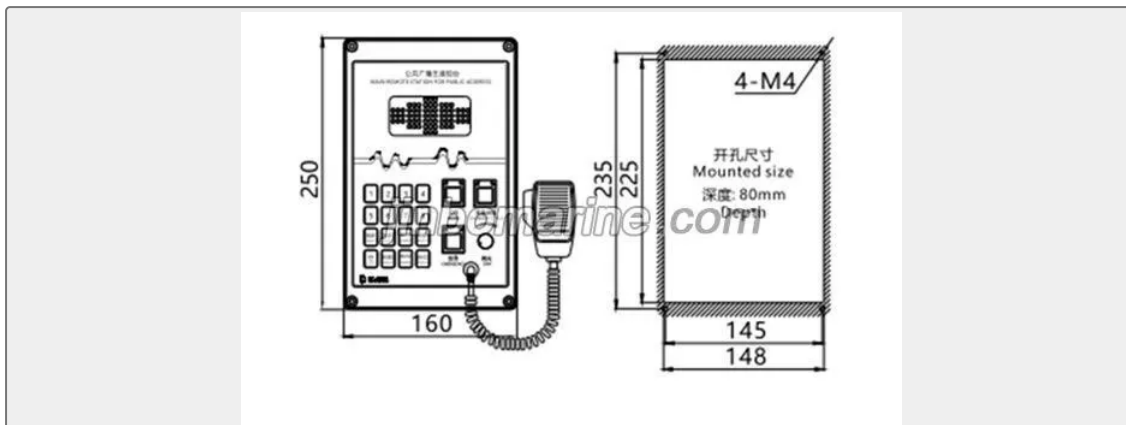

Capacity:4way/7way

Colour:Dull black

Shell material: ABS

Monitor loudspeaker:>75dB

IP rating: IP22

It could connection the mis socket