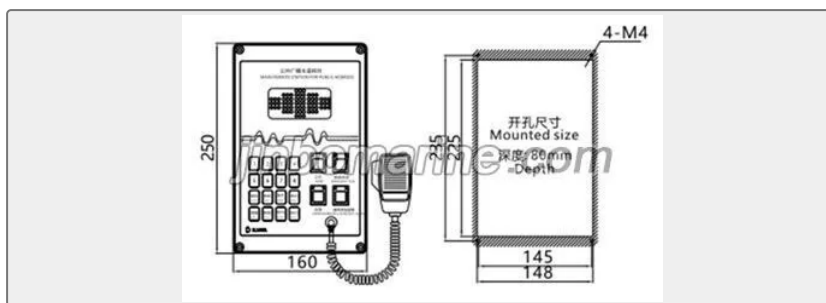

- 1)Chapter 2 of Part 4 of the"Steel Ship Classification Rules" of the China Classification Society;
- 2)Chapter 3,Part 5 of the "Classification Rule for Offshore Mobile Units"
- 3)Chapter, of International life-saving code,as amended by MSC.218(82);
- 4)IMO resolution A.1021 (26) code on alerts and indicators,2009.

Colour:Dull black

Shell material: ABS

IP rating: IP22