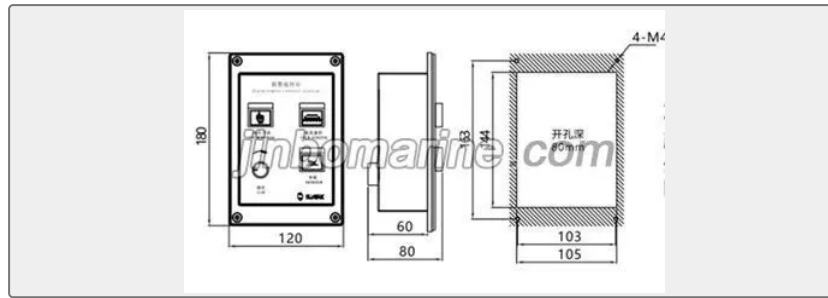

- 1)Chapter 2 of Part 4 of the"Steel Ship Classification Rules" of the China Classification Society;
- 2)Chapter 3,Part 5 of the "Classification Rule for Offshore Mobile Units"
- 3)Chapter, of International life-saving code,as amended by MSC.218(82);
- 4)IMO resolution A.1021 (26) code on alerts and indicators,2009.

Colour: RAL9005

Shell material: ABS

IP rating: IP22