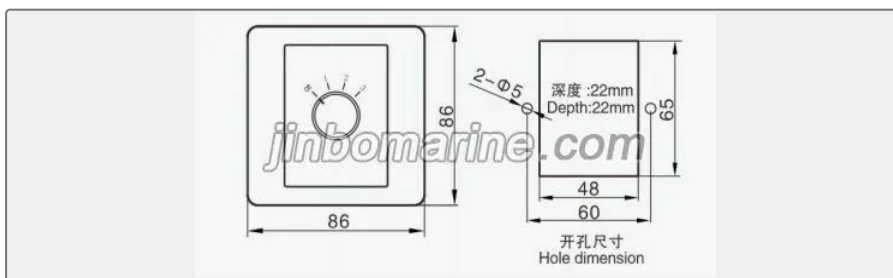

Jinbo Marine

Marine & Offshore Equipment Datasheet

PRODUCT DATASHEET

CKY MARINE PUBLIC ADDRESS SYSTEM

YL-1 Volume Control Box

YL-1 Volume Control Box Color: White (RAL1013) IP class:IP20 Weight: 0.1Kg
Power : ≤1W Volume control:OFF/1/2/3 Matched with YDC-D、 YDC-S speaker

- ISO9001 Supplier
- Class Certificate
- Export Supply

Key Highlights

Category	CKY Marine Public Address System
Weight / Size	White (RAL1013) IP class:IP20 Weight:
Certificate	ABS, LR, BV, DNVGL, NK, KR, IRS, RMRS, CCS

We can supply according to your requirement, drawings, class certificate needs, and delivery schedule.

Technical Specifications

Category	CKY Marine Public Address System	Model / SKU	YL-1-Volume-Control-Box
Weight / Size	White (RAL1013) IP class:IP20 Weight:	Certificate	ABS, LR, BV, DNVGL, NK, KR, IRS, RMRS, CCS
Warranty	12 Months unless specified otherwise	Origin	China

China YL-1 Volume Control Box:

YL-1 Volume Control Box

Color: White (RAL1013)