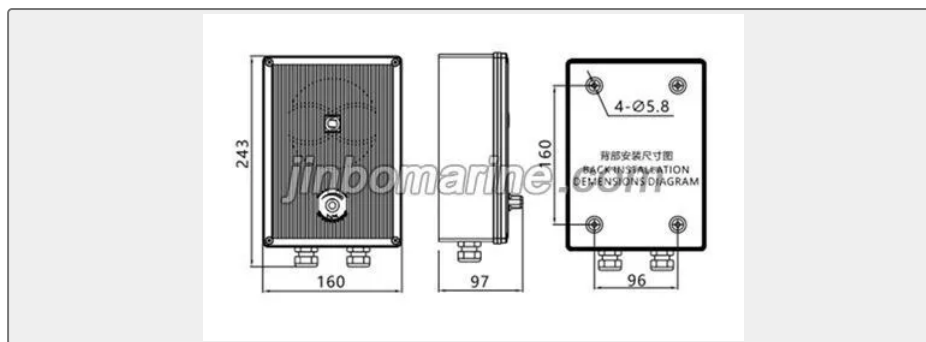

We can supply according to your requirement, drawings, class certificate needs, and delivery schedule.

Technical Specifications

Category	CKY Marine Public Address System	Model / SKU	YSG-W-Wall-Mounted-Loudspeaker
Standard	EN	Material	YSG-W Wall Mounted Loudspeaker 1) Chapter 2 of Part 4 of the "Steel Ship Classification Rules" of the China Classification Society;
Certificate	ABS, LR, BV, DNVGL, NK, KR, IRS, RMRS, CCS	Warranty	12 Months unless specified otherwise
Origin	China		

Colour: Magnetic White

Shell material: ABS

Cable gland: 2-PG16

Steady voltage input: 120V

Power and sound level:

Power	0.5W	1W	2W	3W	5W
Sound level(dB)	78±3	80±3	84±3	87±3	92±3