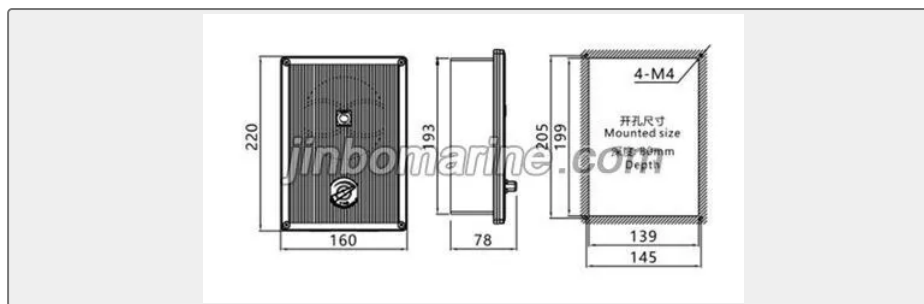

Colour: Magnetic White

Shell material: ABS

Steady voltage input: 120V

IP rating: IP20

Power and sound level:

Power	0.5w	1w	2w	3w	5W
Sound level(dB)	78±3	80±3	84±3	87±3	92±3