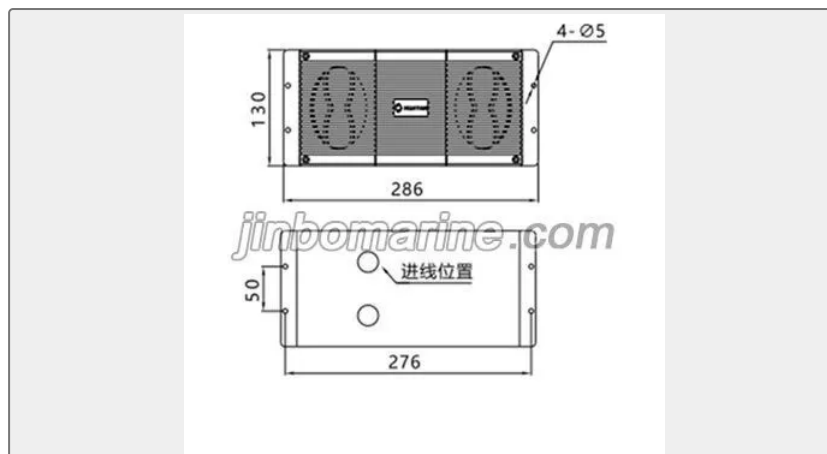

We can supply according to your requirement, drawings, class certificate needs, and delivery schedule.

Technical Specifications

Category	CKY Marine Public Address System	Model / SKU	YSS-W-Donble-Sided-Loudspeaker
Standard	EN	Material	YSS-W Donble Sided Loudspeaker 1) Chapter 2 of Part 4 of the "Steel Ship Classification Rules" of the China Classification Society;
Certificate	ABS, LR, BV, DNVGL, NK, KR, IRS, RMRS, CCS	Warranty	12 Months unless specified otherwise
Origin	China		

Colour: Magnetic White

Shell material: ABS

Steady voltage input: 120V

IP rating: IP20

Power and sound level:

Power	0.5w	1w	2w	3W	5W
Sound level(dB)	78±3	80±3	84±3	87±3	92±3