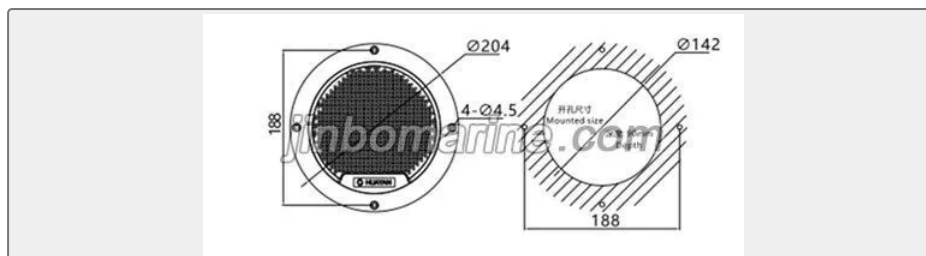

We can supply according to your requirement, drawings, class certificate needs, and delivery schedule.

Technical Specifications

Category	CKY Marine Public Address System	Model / SKU	YSX-W-Ceiling-Type-Loudspeaker
Standard	EN	Material	YSX-W Ceiling Type Loudspeaker 1) Chapter 2 of Part 4 of the "Steel Ship Classification Rules" of the China Classification Society;
Certificate	ABS, LR, BV, DNVGL, NK, KR, IRS, RMRS, CCS	Warranty	12 Months unless specified otherwise
Origin	China		

Colour: Magnetic White

Shell material: ABS

Steady voltage input: 120V

IP Rating: IP20

Power and sound level:

Power	0.5W	1W	2W	3W	5W
Sound level(dB)	78 \pm 3	80 \pm 3	84 \pm 3	87 \pm 3	92 \pm 3