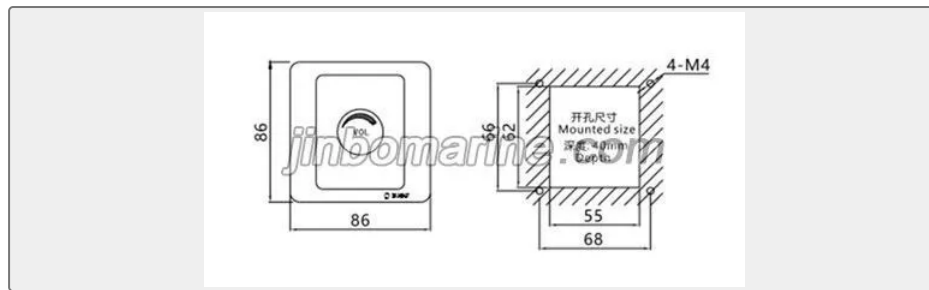

We can supply according to your requirement, drawings, class certificate needs, and delivery schedule.

Technical Specifications

Category	CKY Marine Public Address System	Model / SKU	YTQ-1-Volume-Control-Box
Standard	EN	Material	YTQ-1 Volume Control Box 1) Chapter 2 of Part 4 of the "Steel Ship Classification Rules" of the China Classification Society;
Certificate	ABS, LR, BV, DNVGL, NK, KR, IRS, RMRS, CCS	Warranty	12 Months unless specified otherwise
Origin	China		

China YTQ-1 Volume Control Box:

YTQ-1 Volume Control Box

- 1) Chapter 2 of Part 4 of the "Steel Ship Classification Rules" of the China Classification Society;
- 2) Chapter VII of International life-saving appliance code, annex, as amended by msc.218(82);
- 3) IMO resolution A. 1021 (26) code on "Alarm and indicators, 2009".

Colour: Magnetic White

Shell material: ABS

IP rating: IP20

For volume control of loudspeaker

The cable connects speaker is 2 cores