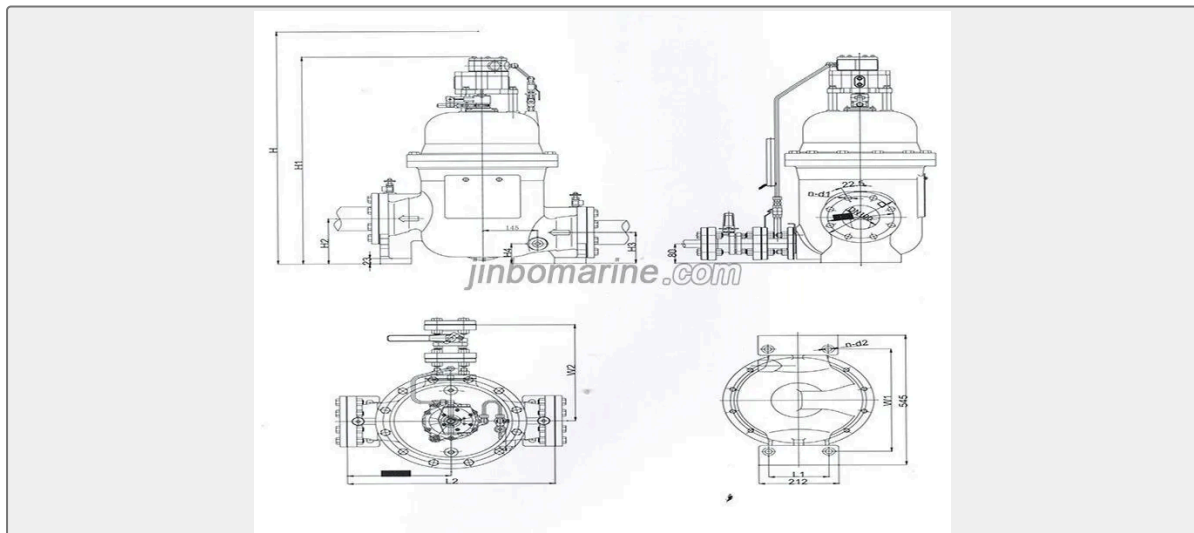

Technical Specifications			
Category	Filter	Model / SKU	YZL-200-Completely-Automatic-Lubricating-Oil-Filter
Standard	EN	Weight / Size	Model Flow(referencem³/h) Caliber and jointing size(mm) Overall size(mm) Installing size(mm) Weight(kg) DN D D1 L1 W1 N-D1 N-D2 H H1 H2 H3 H4 L2 W2 YZL-200 180 200 340 295 327 8-18 4-18 1800 1388 518 318 225 750 675 YZL-150 77 150 280 240 φ500 8-23 4-23 1500 1270 460 270 205 560 338 370 YZL-100 62 100 212 175 160 430 8-19 4-19 1200 870 190 130 83 550 405 190 YZL-65 45 65 185 145 φ368 4-18 4-18 1200 1014 300 182 43 434 456 200
Certificate	ABS, LR, BV, DNVGL, NK, KR, IRS, RMRS, CCS	Warranty	12 Months unless specified otherwise
Origin	China		

CONTENTS	■ YZL-200 Completely Automatic Lubricating Oil Filter Structure Diagram	■ YZL-200 Completely Automatic Lubricating Oil Filter Technical Parameters:

YZL-200 Completely Automatic Lubricating Oil Filter Structure Diagram