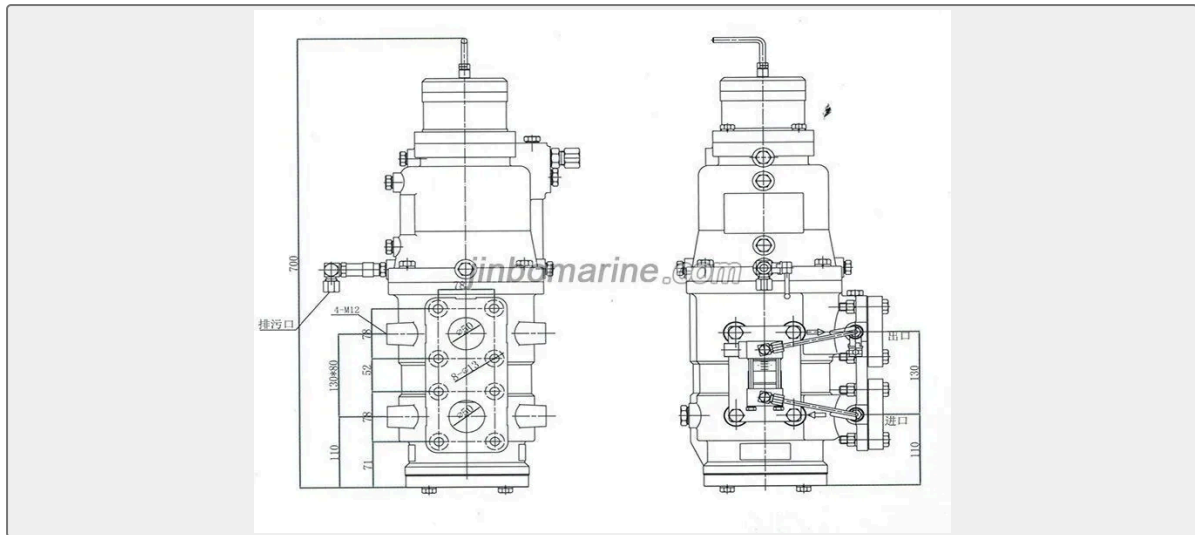

YZL205-40-00 Completely Automatic Filter Structure Diagram

YZL205-40-00 Completely Automatic Filter Technical Parameters:

Model	Rated flow	Work pressure	Work temperature	Filter precision
YZL205-40-00 completely automatic filter	5m³/h	≤1.6MPa	≤150°C	25um 10um