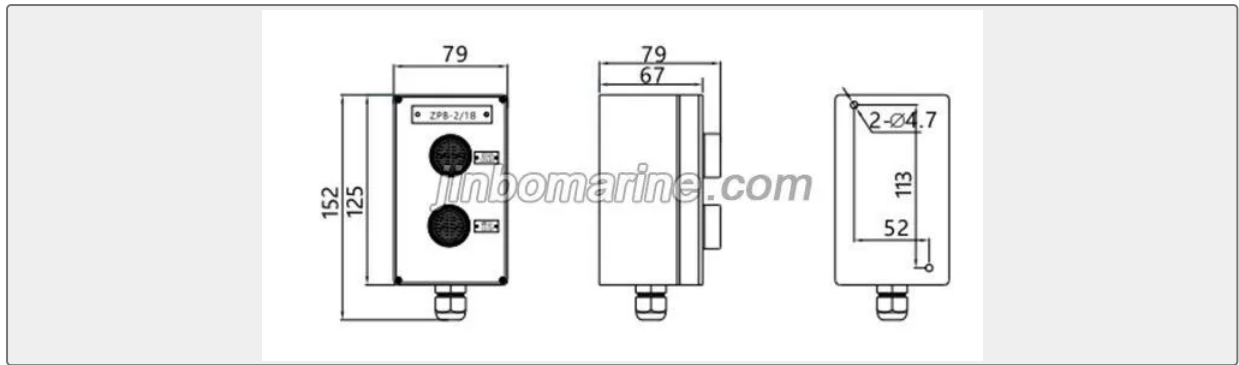

China ZPB-2/1B Remote Control Button Box:

ZPB-2/1B Remote Control Button Box

Colour: Grey

Shell material: Aluminum

Cable gland: 1-PG16

Regular button panel "start" or "stop" words, if there are other needs that require explanation.